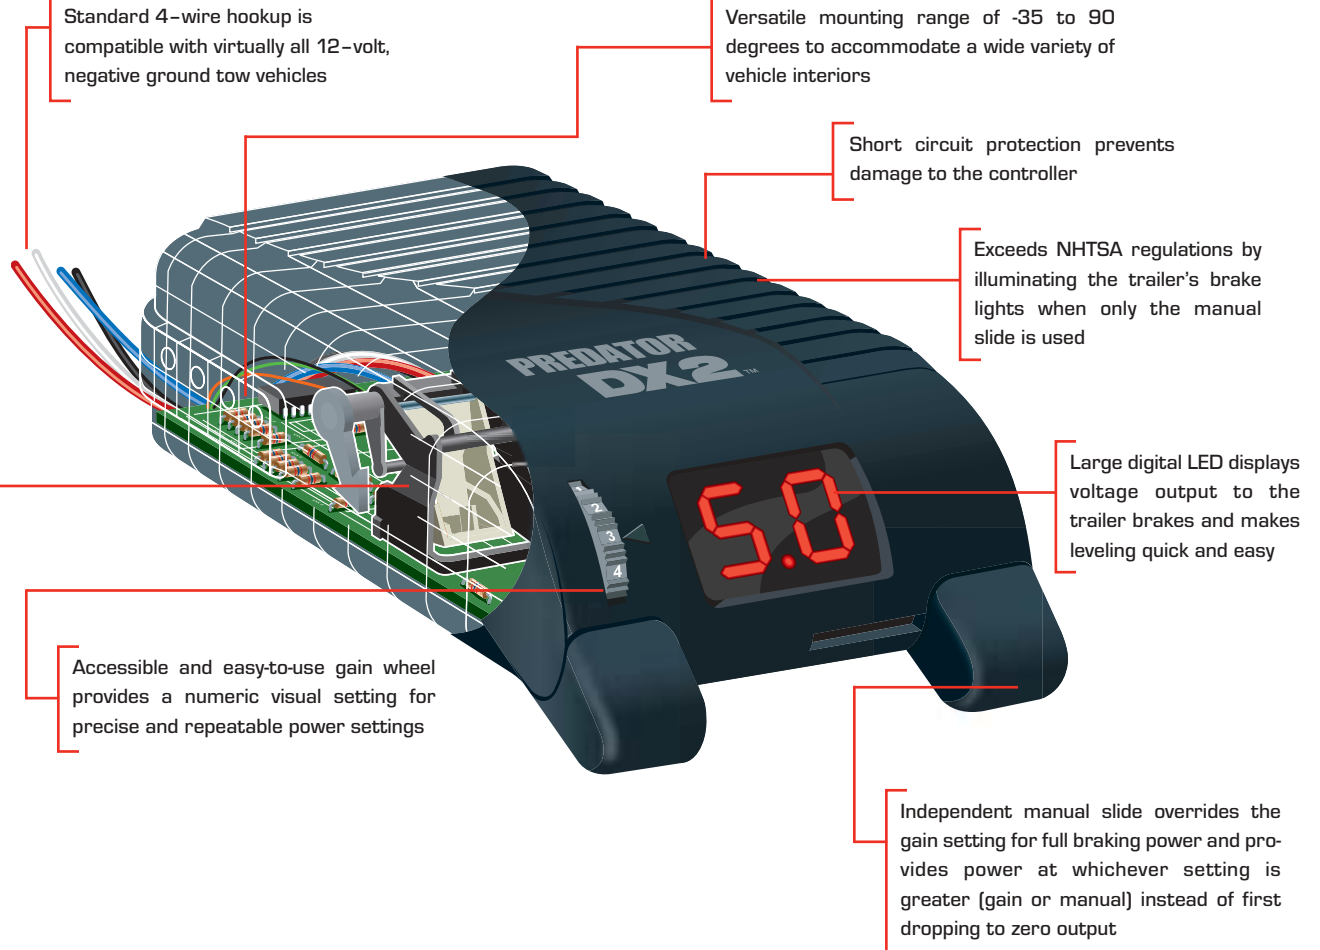

# PREDATOR DX2™ ELECTRIC BRAKE CONTROLLER

## THE INERTIA -ACTIVATED DIFFERENCE

Unlike time-based controllers which ramp up to full power on a pre-set time scale, the inertia-activated Predator DX2™ matches the driver's desired braking effort to actual brake output. Here's how it works...

1. A patented pendulum sensor in the controller reacts instantly to any change in tow vehicle deceleration.
2. When this change is detected and the brake pedal or manual slide is activated, the controller applies the trailer brakes at the same rate as the tow vehicle brakes.
3. The result is smooth, proportional braking between the trailer and tow vehicles.

## BRAKING POWER WHEN YOU NEED IT

Because it's inertia-activated, the Predator DX2™ can provide gradual power output which reduces over-braking and minimizes brake wear. When you need emergency braking for that panic situation, the Predator DX2™ delivers full braking power within 1 second. Time-based controllers can take up to 3-4 times longer.