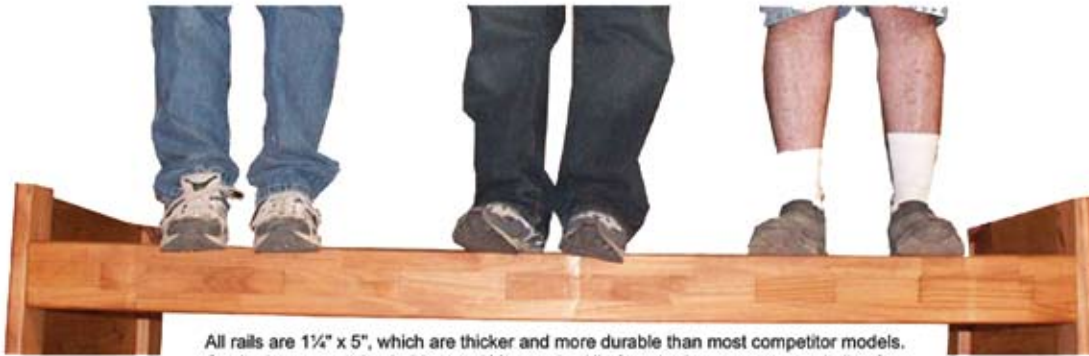

(0) RECESSED PULLS

(3) MISSION PULLS

(9) WOODEN KNOBS

All rails are 1 1/4" x 5", which are thicker and more durable than most competitor models. Our beds are tested to hold up to 400 pounds. All of our beds meet or exceed all safety standards of the Consumer Product Safety Commission.