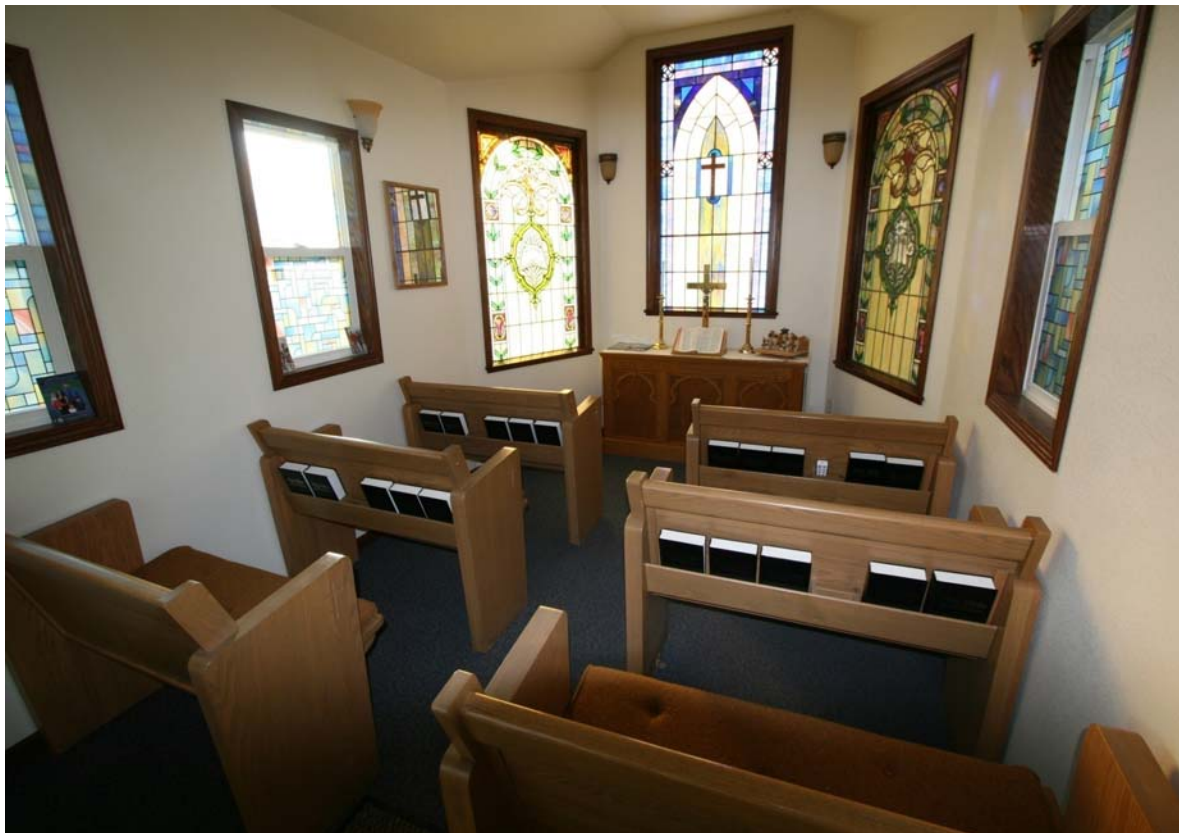

WE HAVE EXPANDED OUR AMAZING NEW MUSEUM, CHANGES IN OUR FACILITIES, AND ADDED THIS NEW WAYSIDE PRAYER CHAPEL. WE ARE WAITING FOR YOU, YOUR FAMILY, A CARLOAD, A BIBLE CLASS, A LADIES GROUP TO COME AND SPEND A DAY AT MISSION CENTRAL LOCATED JUST 90 MINUTES FROM OMAHA!

MISSION CENTRAL WITH NEW WAYSIDE PRAYER CHAPEL WAITING FOR YOU TO VISIT!

INTERIOR OF THE NEW WAYSIDE PRAYER CHAPEL WHERE MANY HAVE STOPPED TO PRAY!

WHY NOT GIVE US A CALL AT 712-882-1029, AND SET UP A TIME FOR A VISIT THAT WILL CHANGE YOUR LIFE! A MISSION MEAL, A MISSION TOUR, A MISSION BIBLE STUDY WITH PICTURES – NO COST OF ANY KIND. THE MOST COMMON COMMENT..”YA GOTTA SEE IT TO BELIEVE IT”!!!