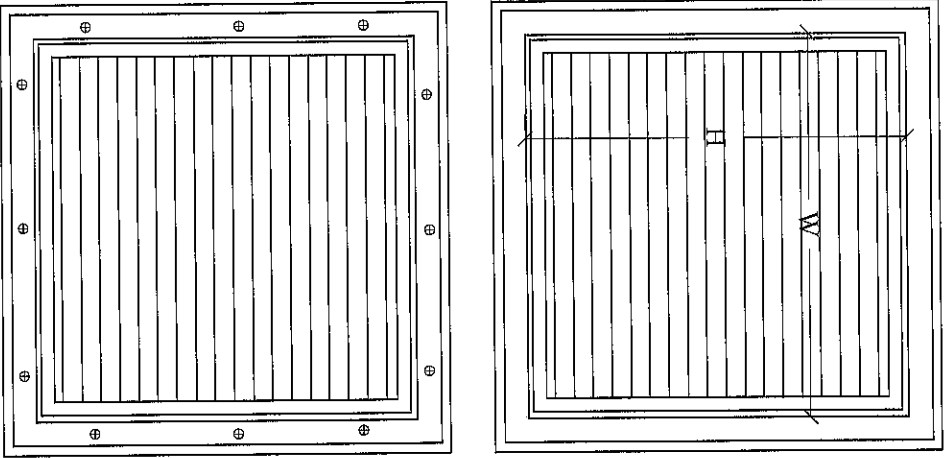

### Door Louver

2-piece kit  
Screws on one  
side of door only

Please note: Fiberglass bug-screen optional

#### Order Information:

- ORDER SIZE = Inside dimension of frame
- CUTOUT SIZE = Order size + 1"
- LOUVER SIZE = Order size - 1/4"
- VISIBLE LOUVER = Order size - 1"