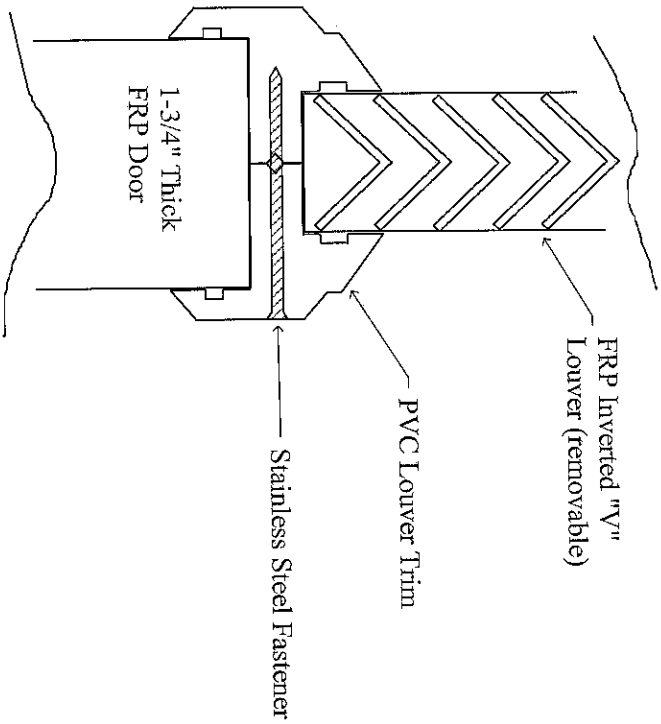

### Door Louver

2-piece kit  
Screws on one  
side of door only

Please note: Fiberglass bug-screen optional

#### Order Information:

- ORDER SIZE = Inside dimension of frame
- CUTOUT SIZE = Order size + 1"
- LOUVER SIZE = Order size - 1/4"
- VISIBLE LOUVER = Order size - 1"