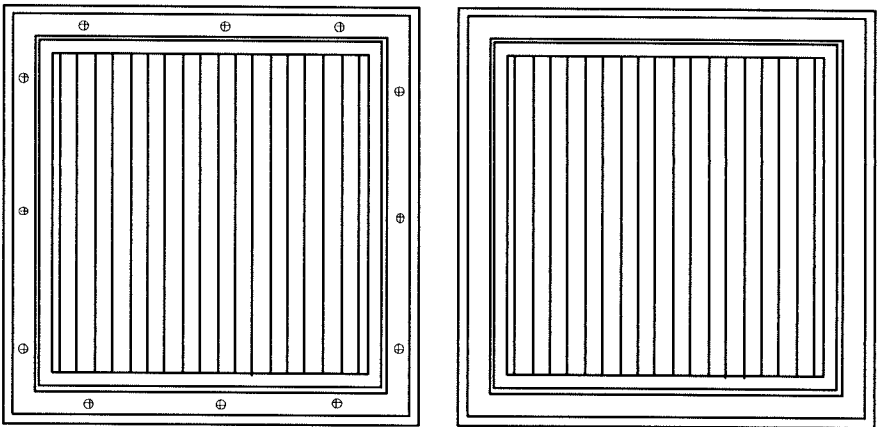

# Door Louver

2-piece kit  
Screws on one  
side of door only

Please note: Fiberglass bug-screen optional