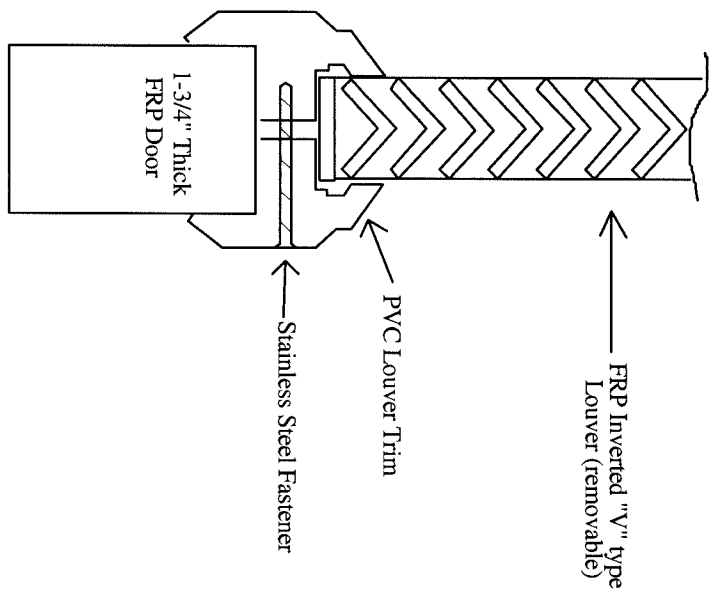

# Door Louver

2-piece kit  
Screws on one  
side of door only

Please note: Fiberglass bug-screen optional