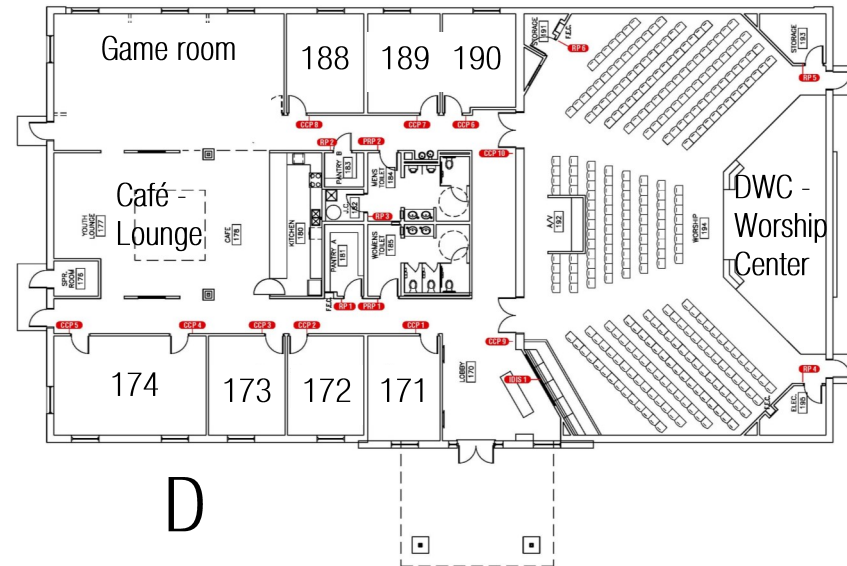

Crossroads Campus

Worship and classroom 128 (multi purpose room)

Jr and Sr High Student Classes at the Student Center

ABF Map

TWCA Campus

1st floor building B preschool, The Walk

2nd floor building B Kids K-6, The Climb

Larry York
Pastor

Little Kids, Big Kids and Preteen

Class	8:45 a.m.	10:30 a.m.
Little Kids (birth-pre K)	8:45	10:30
Bed Babies (The Nest)	B141	B141
Crawlers (Turtle)	B142	B142
Early Walkers (Duck)	B143	B143
Toddlers (Dragonfly)	B144	B144
Toddlers Overflow (Frog)	XXX	XXX
2's A (Cardinal)	B152	B152
2's B (Fox)	B153	B153
3's A (Squirrel)	B155	B155
3's B (Owl)	B156	B156
3's C (Rabbit)	B158	B158
4's A (Raccoon)	B159	B159
4's B (Deer)	B161	B161
Big Kids (K-3rd)	8:45 JOURNEY	10:30 SUNDAY SCHOOL
Kindergarten A	B208	B208
Kindergarten B	B209	B209
1a	B207	B210
1b	B207	B211
2a	B213	B213
2b	B213	B214
3a	Kids Worship Center	B207
3b	Kids Worship Center	B216
Preteen (4th-6th)	8:45 SUNDAY SCHOOL	10:30 JOURNEY
4a	B210	Kids Worship Center
4b	B211	Kids Worship Center
5	B214	Kids Worship Center
6	B216	Kids Worship Center