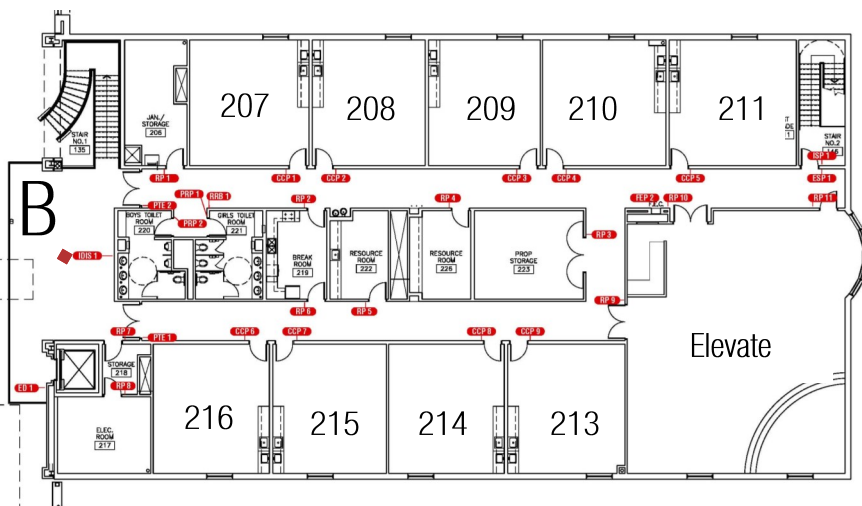

Crossroads Campus

Worship and classroom 128 (multi purpose room)

Jr and Sr High Student Classes at the Student Center

ABF Map

TWCA Campus

1st floor building B preschool, The Walk

2nd floor building B Kids K-6, The Climb