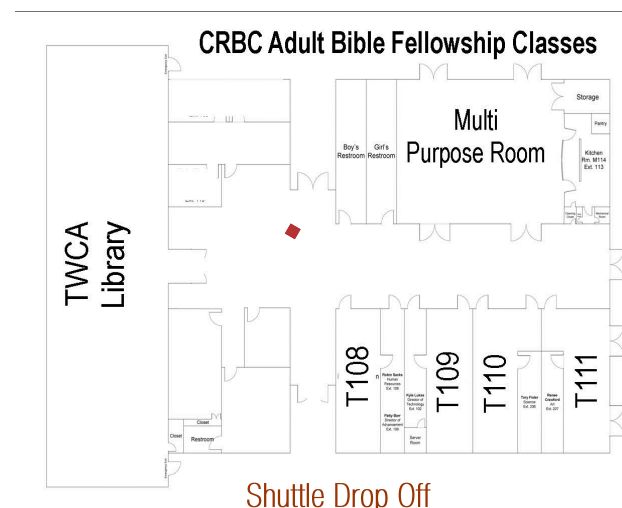

Crossroads Campus

Worship and classroom 128 (multi purpose room)

Jr and Sr High Student Classes at the Student Center

ABF Map

TWCA Campus

1st floor building B preschool, The Walk

2nd floor building B Kids K-6, The Climb

Larry York
Pastor

Little Kids, Big Kids and Preteen

Class	8:45 a.m.	10:30 a.m.
Little Kids (birth-pre K)	8:45	10:30
Bed Babies (The Nest)	B141	B141
Crawlers (Turtle)	B142	B142
Early Walkers (Duck)	B143	B143
Toddlers (Dragonfly)	B144	B144
Toddlers Overflow (Frog)	XXX	XXX
2's A (Cardinal)	B152	B152
2's B (Fox)	B153	B153
3's A (Squirrel)	B155	B155
3's B (Owl)	B156	B156
3's C (Rabbit)	B158	B158
4's A (Raccoon)	B159	B159
4's B (Deer)	B161	B161
Big Kids (K-3rd)	8:45 JOURNEY	10:30 SUNDAY SCHOOL
Kindergarten A	B208	B208
Kindergarten B	B209	B209
1a	B207	B210
1b	B207	B211
2a	B213	B213
2b	B213	B214
3a	Kids Worship Center	B207
3b	Kids Worship Center	B216
Preteen (4th-6th)	8:45 SUNDAY SCHOOL	10:30 JOURNEY
4a	B210	Kids Worship Center
4b	B211	Kids Worship Center
5	B214	Kids Worship Center
6	B216	Kids Worship Center