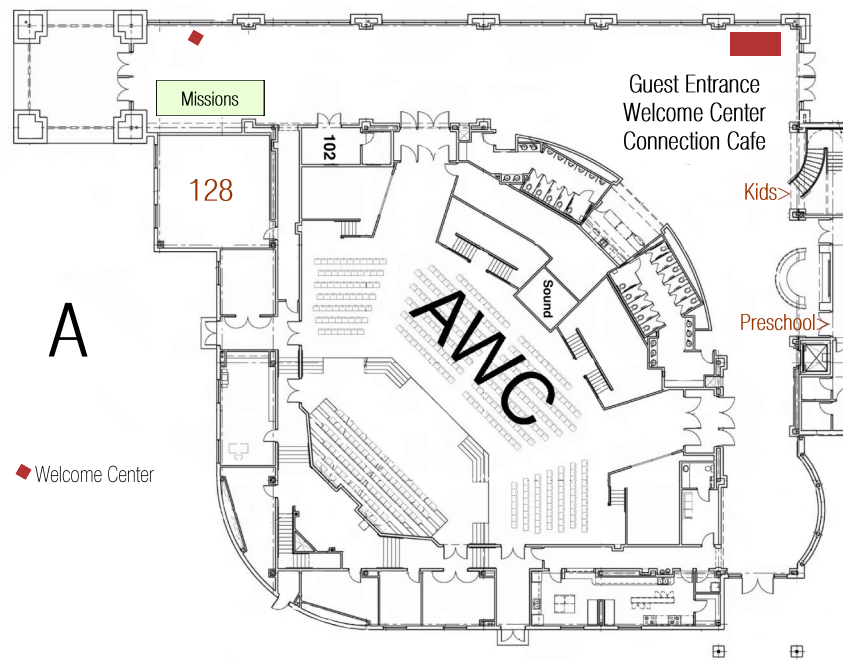

Crossroads Campus

Worship and classroom 128 (multi purpose room)

Jr and Sr High Student Classes at the Student Center

ABF Map

TWCA Campus

1st floor building B preschool, The Walk

2nd floor building B Kids K-6, The Climb

Larry York
Pastor

Little Kids, Big Kids and Preteen

Class	8:45 a.m.	10:30 a.m.
Little Kids (birth-pre K)	8:45	10:30
Bed Babies (The Nest)	B141	B141
Crawlers (Turtle)	B142	B142
Early Walkers (Duck)	B143	B143
Toddlers (Dragonfly)	B144	B144
Toddlers Overflow (Frog)	XXX	XXX
2's A (Cardinal)	B152	B152
2's B (Fox)	B153	B153
3's A (Squirrel)	B155	B155
3's B (Owl)	B156	B156
3's C (Rabbit)	B158	B158
4's A (Raccoon)	B159	B159
4's B (Deer)	B161	B161
Big Kids (K-3rd)	8:45 JOURNEY	10:30 SUNDAY SCHOOL
Kindergarten A	B208	B208
Kindergarten B	B209	B209
1a	B207	B210
1b	B207	B211
2a	B213	B213
2b	B213	B214
3a	Kids Worship Center	B207
3b	Kids Worship Center	B216
Preteen (4th-6th)	8:45 SUNDAY SCHOOL	10:30 JOURNEY
4a	B210	Kids Worship Center
4b	B211	Kids Worship Center
5	B214	Kids Worship Center
6	B216	Kids Worship Center