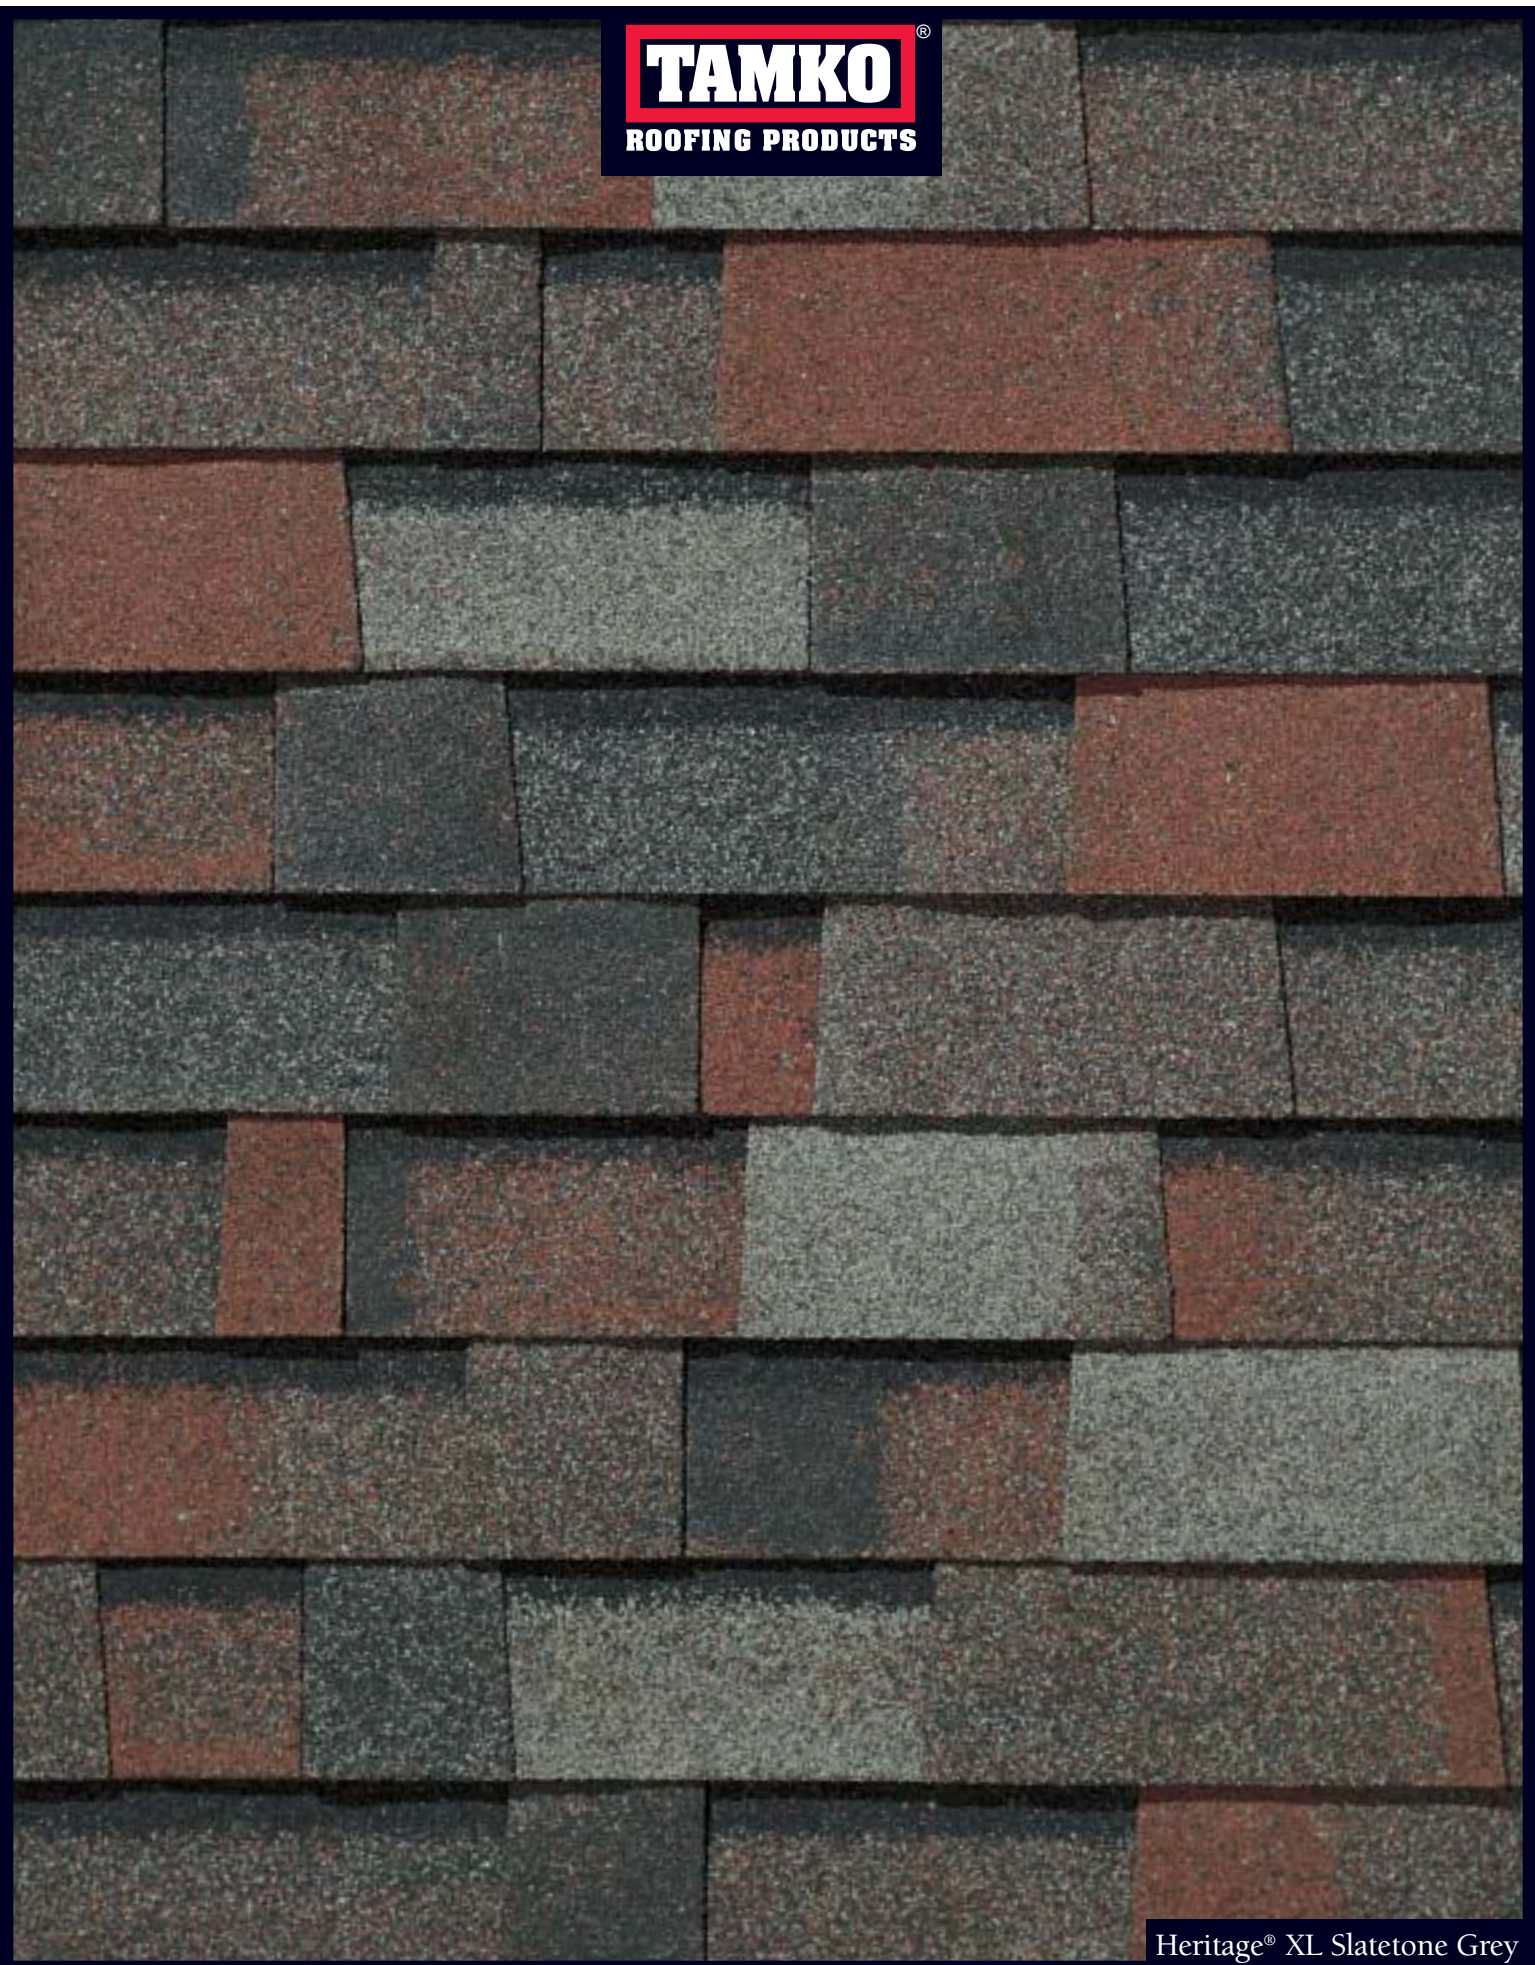

**TAMKO**<sup>®</sup>  
ROOFING PRODUCTS

Heritage<sup>®</sup> XL Weathered Stone

Heritage® XL Weathered Stone

Note: Representation of these colors is as accurate as modern technology will permit. TAMKO recommends viewing an actual roof installation or several full-size shingles prior to final color selection for the full impact of color blending and patterns. Certain colors and products may not be available in your area.  
©2003 TAMKO Roofing Products, Inc.

**TAMKO**<sup>®</sup>  
ROOFING PRODUCTS

Heritage<sup>®</sup> XL Black Forest

Heritage® XL Black Forest

Note: Representation of these colors is as accurate as modern technology will permit. TAMKO recommends viewing an actual roof installation or several full-size shingles prior to final color selection for the full impact of color blending and patterns. Certain colors and products may not be available in your area.  
©2003 TAMKO Roofing Products, Inc.

**TAMKO**<sup>®</sup>  
ROOFING PRODUCTS

Heritage<sup>®</sup> XL Slatetone Grey

Heritage® XL Slatetone Grey

Note: Representation of these colors is as accurate as modern technology will permit. TAMKO recommends viewing an actual roof installation or several full-size shingles prior to final color selection for the full impact of color blending and patterns. Certain colors and products may not be available in your area.  
©2003 TAMKO Roofing Products, Inc.