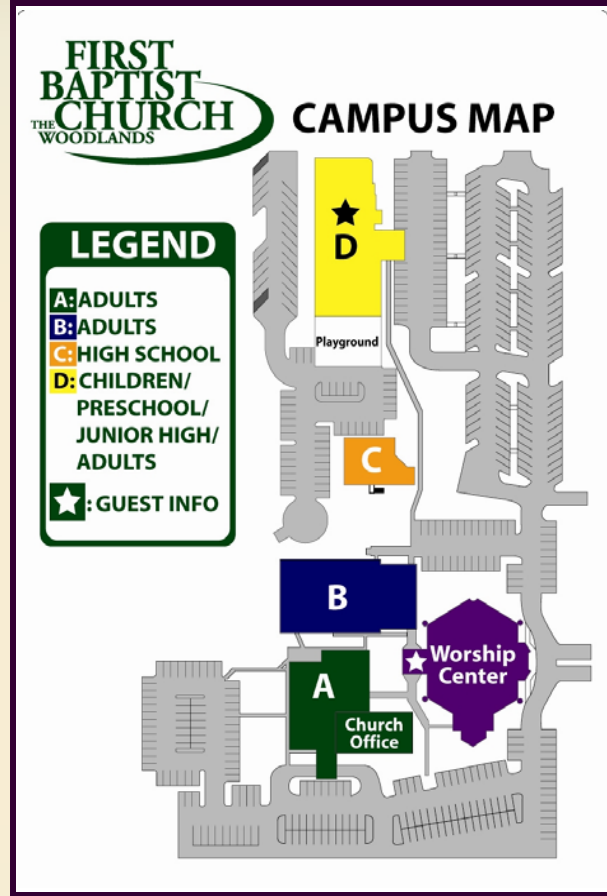

***Please Note:**

The ages noted are "approximations" and may vary. They are listed to assist you as you are searching for a Bible Study class.

Campus Map and Information

Sunday Worship Schedule

8:30 a.m.	Classic Worship
9:45 a.m.	Contemporary Worship Children's Elevate
11:00 a.m.	Contemporary Worship