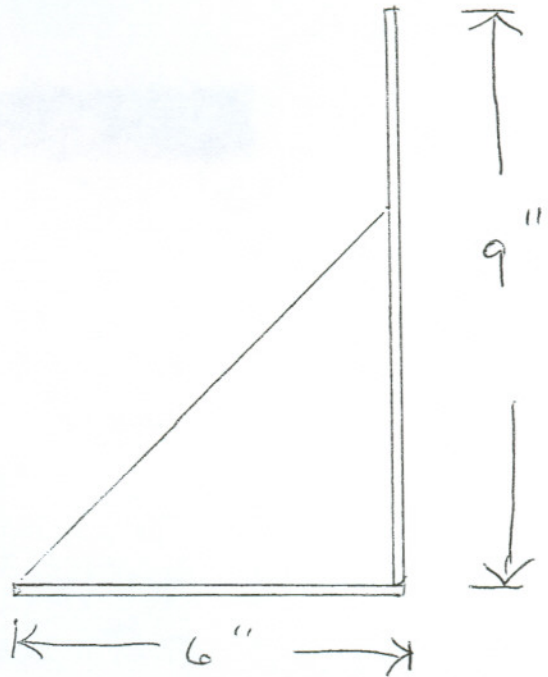

9" HIGH GUSSET - SAFETY YELLOW

SIDE VIEW

TOP VIEW