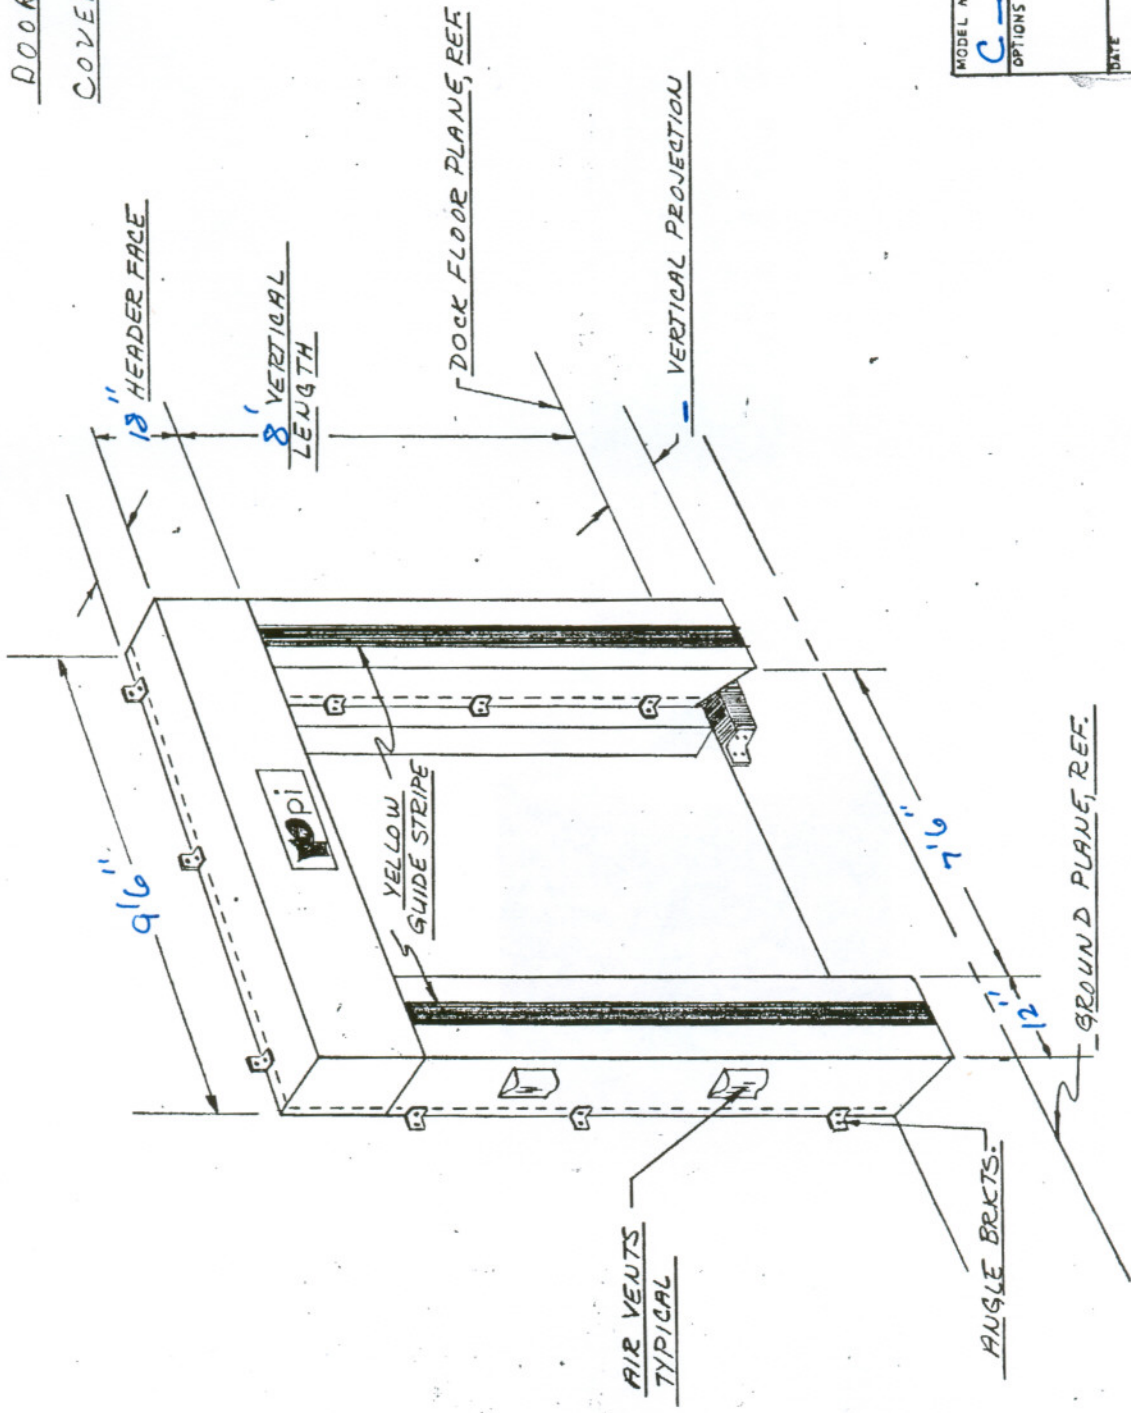

DOOR SIZE: 8'w X 8'h

COVER MAT:

MODEL NO. <b>C-W</b>	JOB NAME
OPTIONS	JOB NO.
DATE	DRAWN BY
	DRAWING NO.