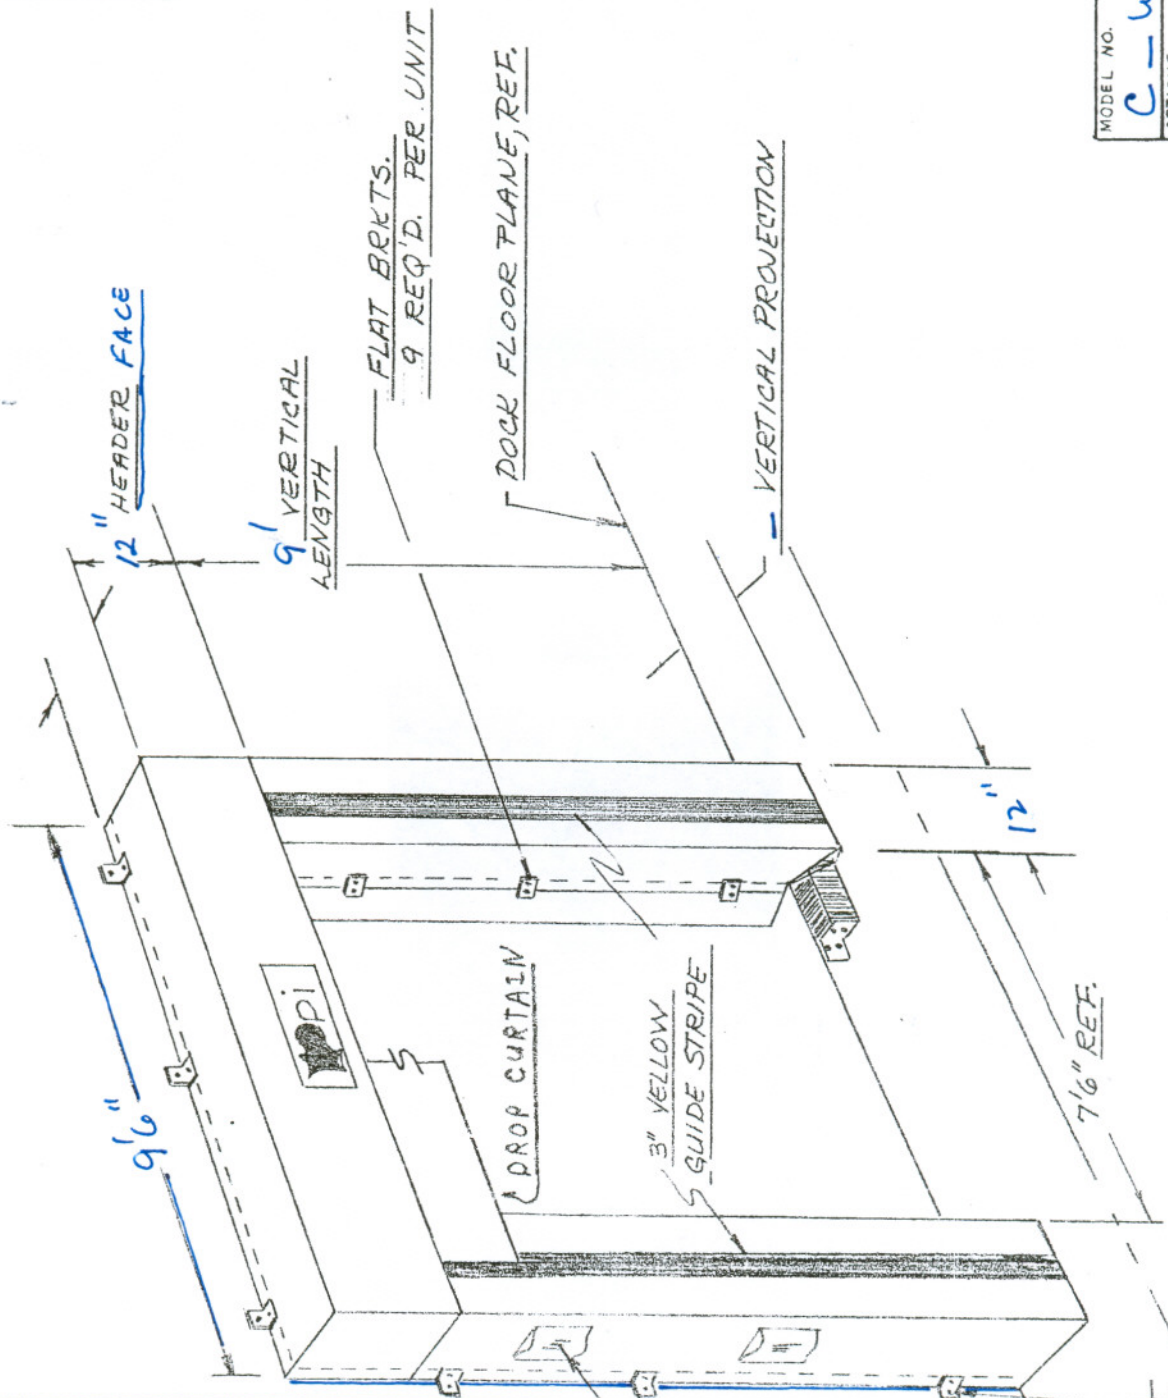

DOOR SIZE: 8' WIDE 9' HIGH  
 COVER:

MODEL NO.	C-W
OPTIONS	
JOB NAME	
JOB NO.	
DATE	
DRAWN BY	
DRAWING NO.	23-