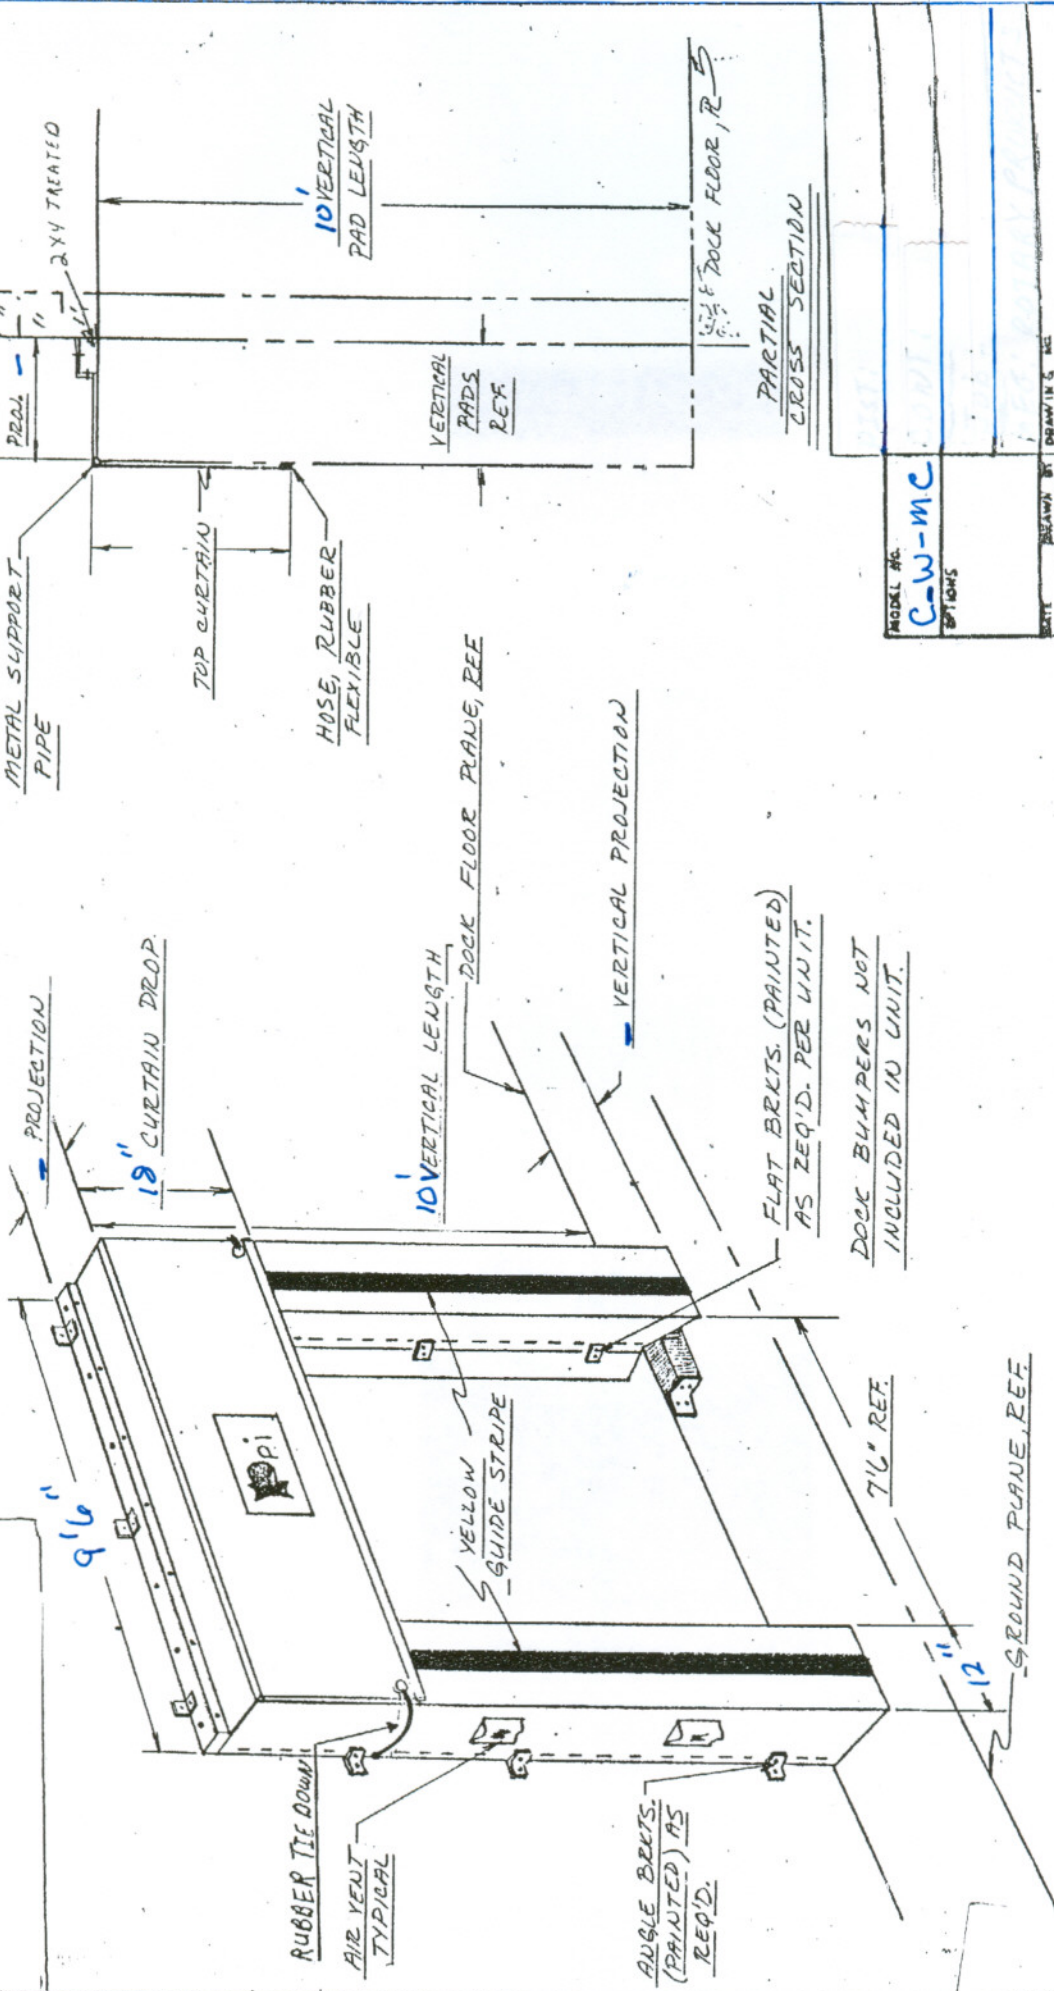

Door size: 8'w x 10'h
 COVER:

PARTIAL
 CROSS SECTION

MODEL NO.
C-W-MC
 OPTIONS

DRAWN BY: DRAWING NO. 112