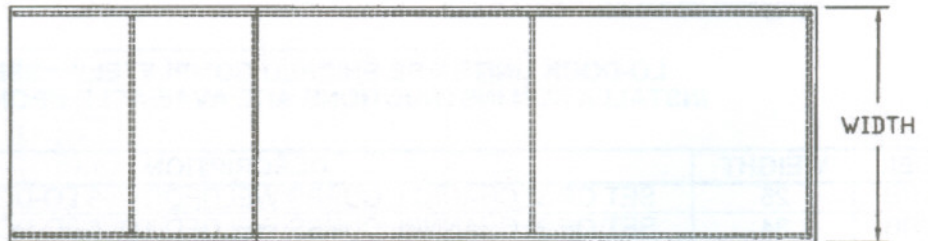

WHEEL RISERS MODELS SWR (STEEL) & AWR (ALUMINUM)

SWR82454

LENGTH
WIDTH
HEIGHT
MODEL

FULL SIZE STIFFENER QUANTITY
DEPENDS UPON RISER LENGTH

SHORT STIFFENER USED ONLY
ON 10" & 12" HIGH RISERS

AWR82454

LENGTH
WIDTH
HEIGHT
MODEL

HAND HOLES POSITIONED
FOR EASE OF HANDLING

FULL SIZE STIFFENER QUANTITY
DEPENDS UPON RISER LENGTH

SHORT STIFFENER USED ONLY
ON 10" & 12" HIGH RISERS