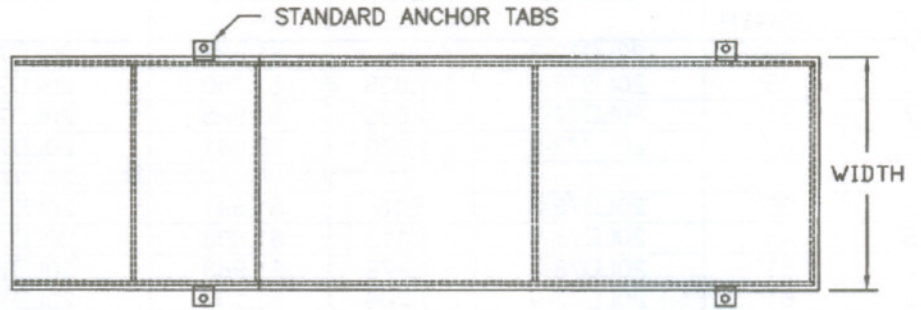

WHEEL RISERS MODELS SWR (STEEL) & AWR (ALUMINUM)

SWR82454

LENGTH
WIDTH
HEIGHT
MODEL

FULL SIZE STIFFENER QUANTITY
DEPENDS UPON RISER LENGTH

SHORT STIFFENER USED ONLY
ON 10" & 12" HIGH RISERS

AWR82454

LENGTH
WIDTH
HEIGHT
MODEL

HAND HOLES POSITIONED
FOR EASE OF HANDLING

FULL SIZE STIFFENER QUANTITY
DEPENDS UPON RISER LENGTH

SHORT STIFFENER USED ONLY
ON 10" & 12" HIGH RISERS