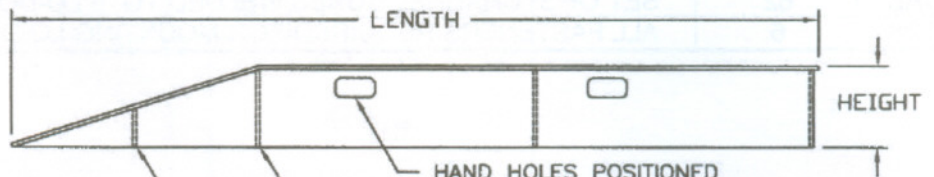

WHEEL RISERS MODELS SWR (STEEL) & AWR (ALUMINUM)

SWR82454

LENGTH
WIDTH
HEIGHT
MODEL

FULL SIZE STIFFENER QUANTITY
DEPENDS UPON RISER LENGTH

SHORT STIFFENER USED ONLY
ON 10" & 12" HIGH RISERS

AWR82454

LENGTH
WIDTH
HEIGHT
MODEL

HAND HOLES POSITIONED
FOR EASE OF HANDLING

FULL SIZE STIFFENER QUANTITY
DEPENDS UPON RISER LENGTH

SHORT STIFFENER USED ONLY
ON 10" & 12" HIGH RISERS