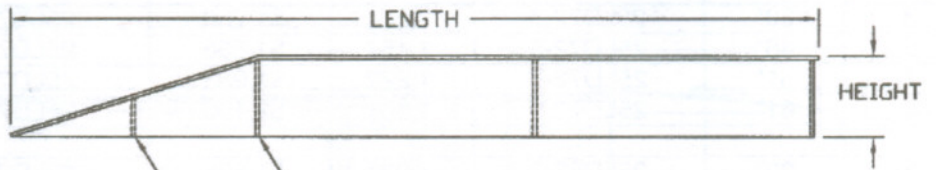

WHEEL RISERS MODELS SWR (STEEL) & AWR (ALUMINUM)

SWR82454

LENGTH
WIDTH
HEIGHT
MODEL

FULL SIZE STIFFENER QUANTITY
DEPENDS UPON RISER LENGTH

SHORT STIFFENER USED ONLY
ON 10" & 12" HIGH RISERS

AWR82454

LENGTH
WIDTH
HEIGHT
MODEL

HAND HOLES POSITIONED
FOR EASE OF HANDLING

FULL SIZE STIFFENER QUANTITY
DEPENDS UPON RISER LENGTH

SHORT STIFFENER USED ONLY
ON 10" & 12" HIGH RISERS