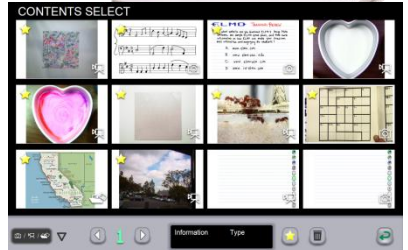

ELMO

Limited Time Offer

Expires December 31, 2011

\$259

 Special MSRP

ELMO Wireless Slate / Tablet CRA-1

Best Partner for your ELMO!

- ★ Move freely around your classroom
- ★ Use as a wireless mouse
- ★ Instant video recording
- ★ Use as an interactive whiteboard
- ★ Fully compatible with ELMO document cameras

Make every classroom FULLY interactive with your ELMO document camera and the CRA-1 wireless tablet!

Annotating on live images

Polarized and non-polarized experiment

Annotating on live images to improve student's comprehension of complex instruction!

More practical applications

Plot the point – Math problem

With various backgrounds, the ELMO Tablet can be used remotely as an interactive whiteboard!

Review lessons

Thumbnail

With one tap, easily review saved images, videos, and materials. Simple and practical!