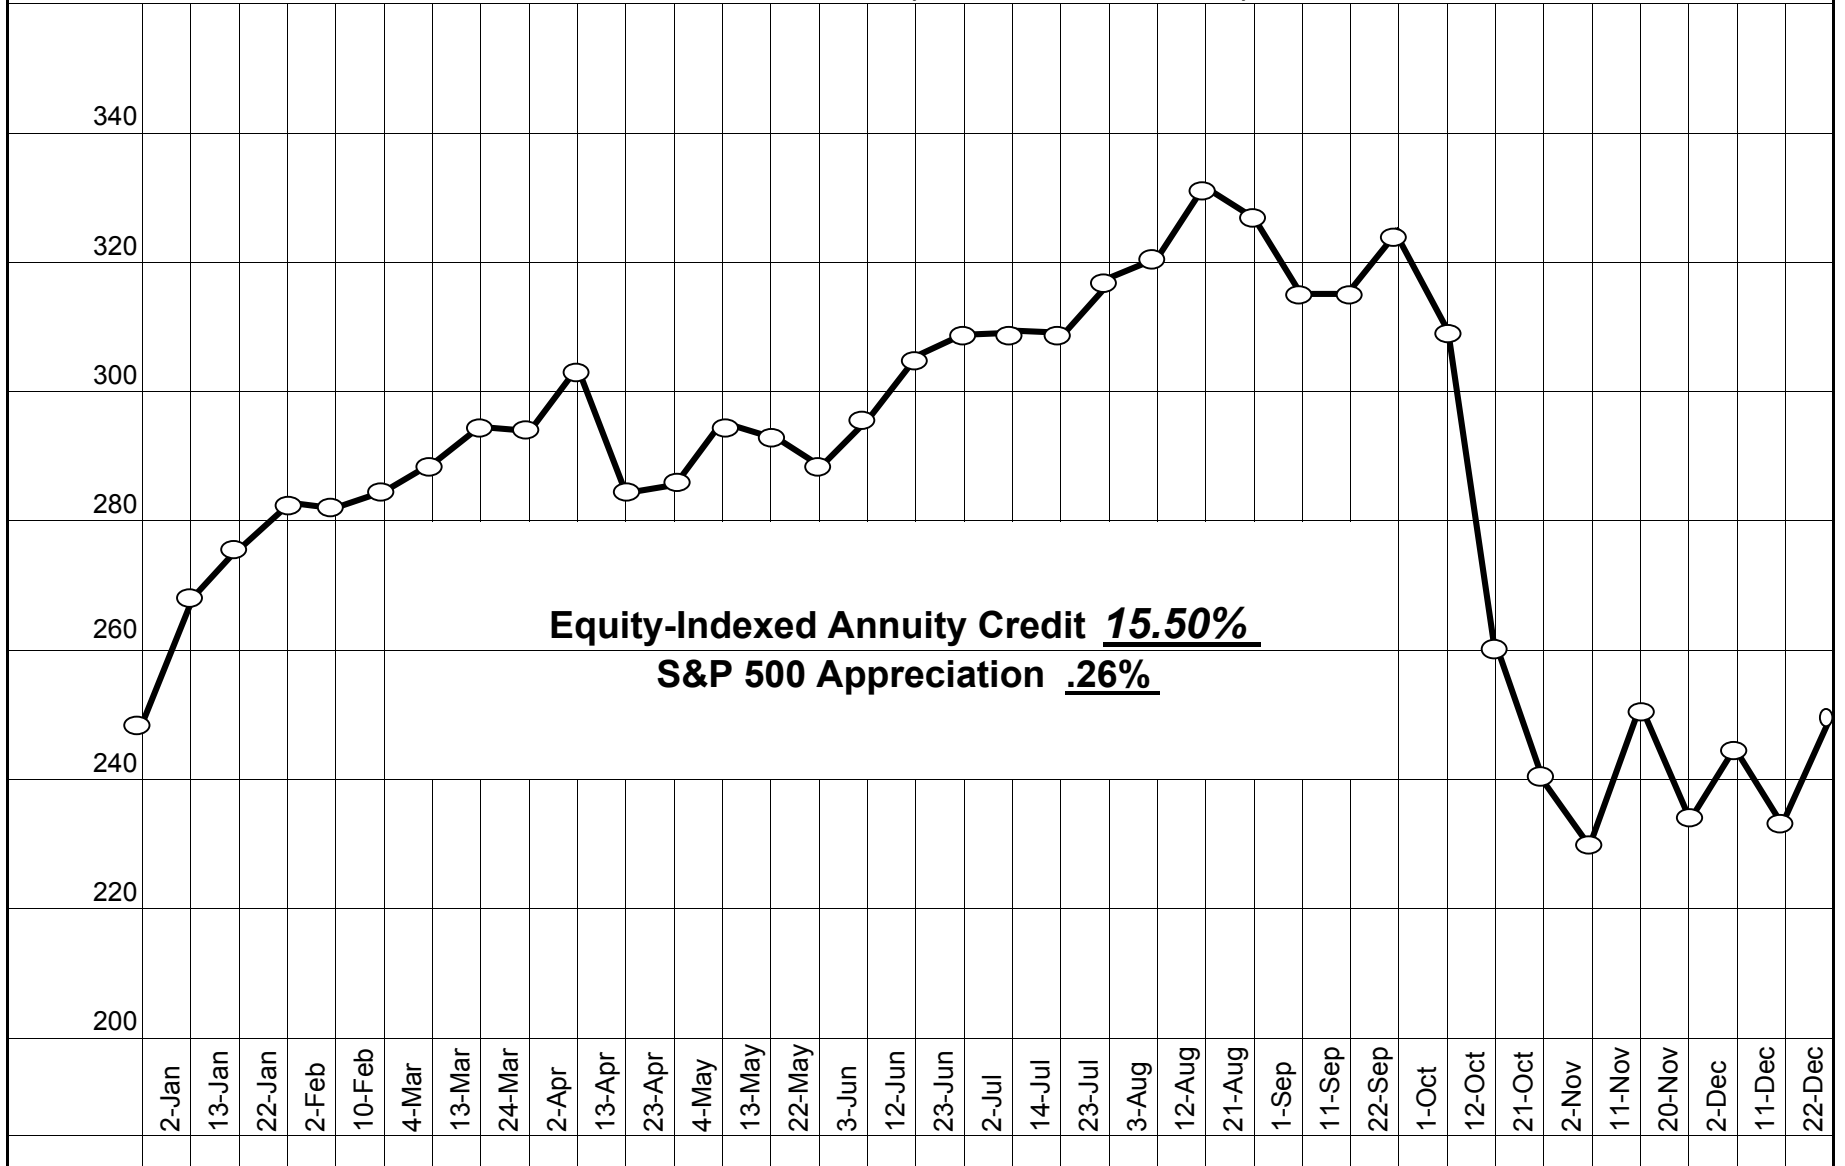

1987 Stock Market Crash

S&P 500 Index (1/2/87 - 12/31/87)

Annuity Brokers, Inc.

866-776-1003