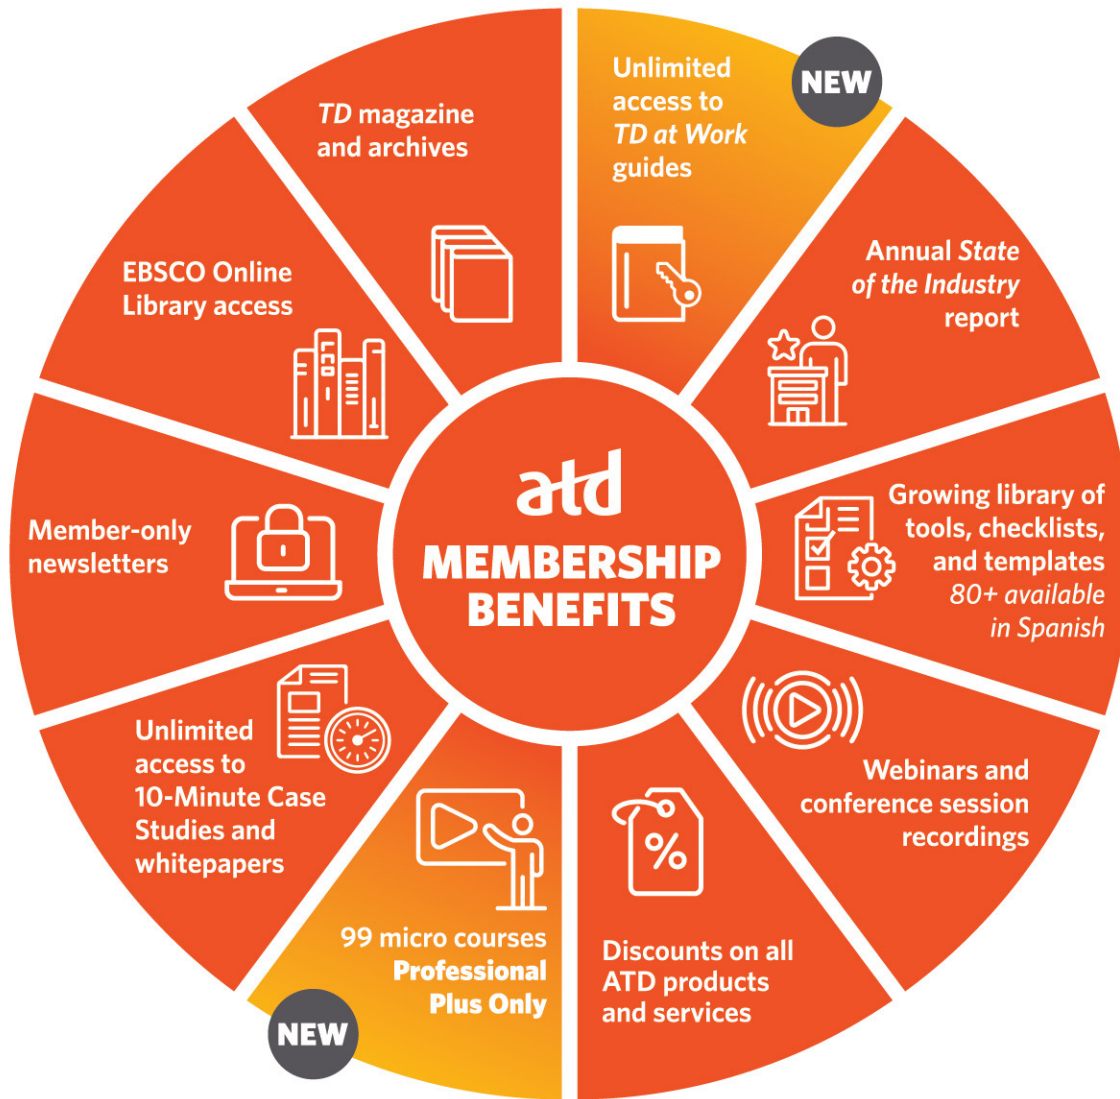

CHOOSE YOUR ATD MEMBERSHIP

atd
PROFESSIONAL
MEMBER

atd
PROFESSIONAL PLUS
MEMBER

Chapter Members
Save $30
on ATD Dues*

**POWER
MEMBER**

~~$279~~
$249

**POWER
MEMBER**

~~$439~~
$409

CNY ATD Membership

$89

$89

Power Membership

$338

$498