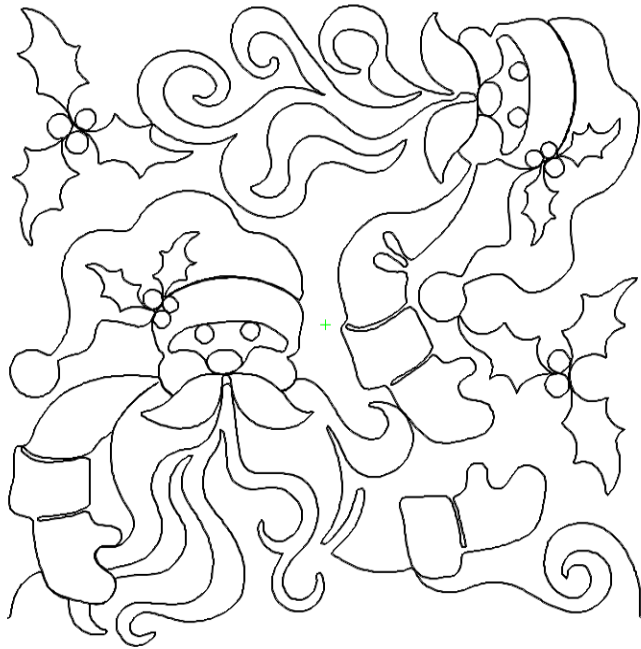

Pattern: riviera-e2e
Catalog: downloads

Pattern: Santa's Beard B2B
Catalog: downloads

THIS PATTERN IS COPYRIGHTED BY BZ LEARNING DESIGNED
BY ANNE BRIGHT, WEB ADDRESS IS:
WWW.ANEBRIGHTDESIGNS.COM
PHONE #: 801-580-2990