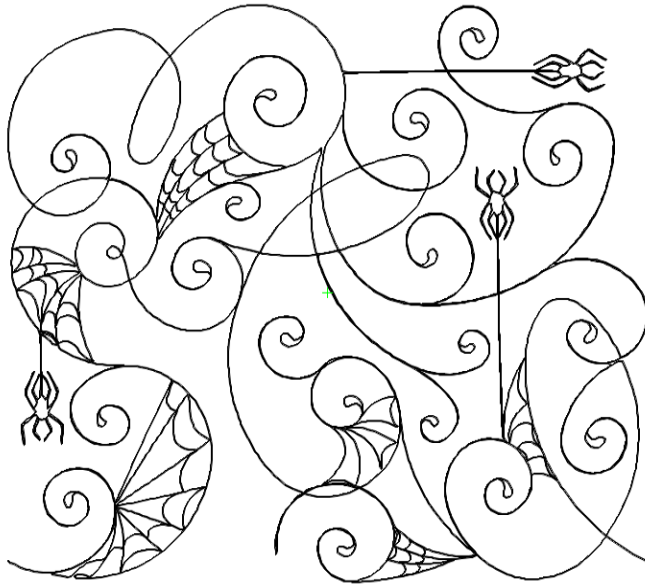

Pattern: Spider Spinners B2B
Catalog: downloads

THIS PATTERN IS COPYRIGHTED BY BZ LEARNING DESIGNED
BY ANNE BRIGHT, WEB ADDRESS IS:
WWW.ANEBRIGHTDESIGNS.COM
PHONE #: 801-580-2990