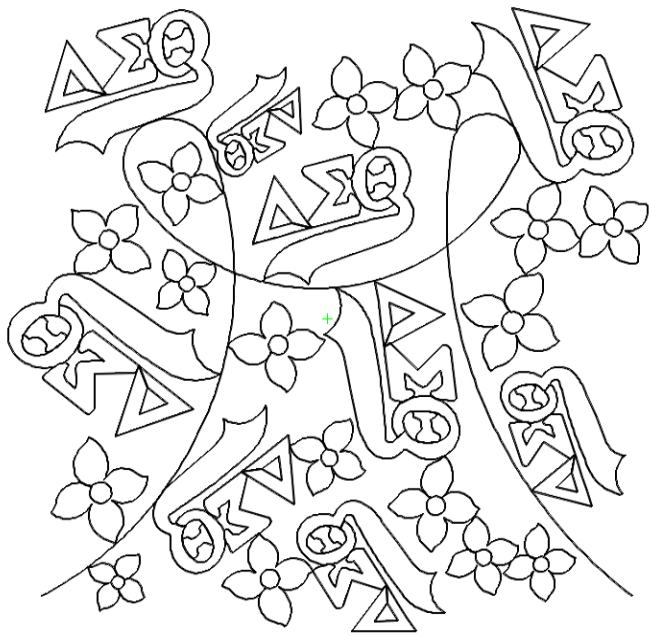

Pattern: deo violets
Catalog: downloads

This pattern is copyrighted by Kimberlee Diamond Sweet Dreams
Quilt Studio, Columbia Missouri Web address is:
www.sweetdreamsqiltstudio.com
Phone #: 573-446-0421