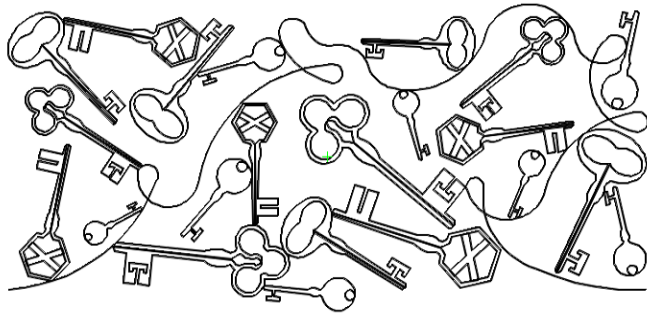

Pattern: keys pano 001_922C3042
Catalog: downloads

This pattern is copyrighted by Kimberlee Diamond Sweet Dreams
Quilt Studio, Columbia Missouri Web address is:
www.sweetdreamsqiltstudio.com
Phone #: 573-446-0421