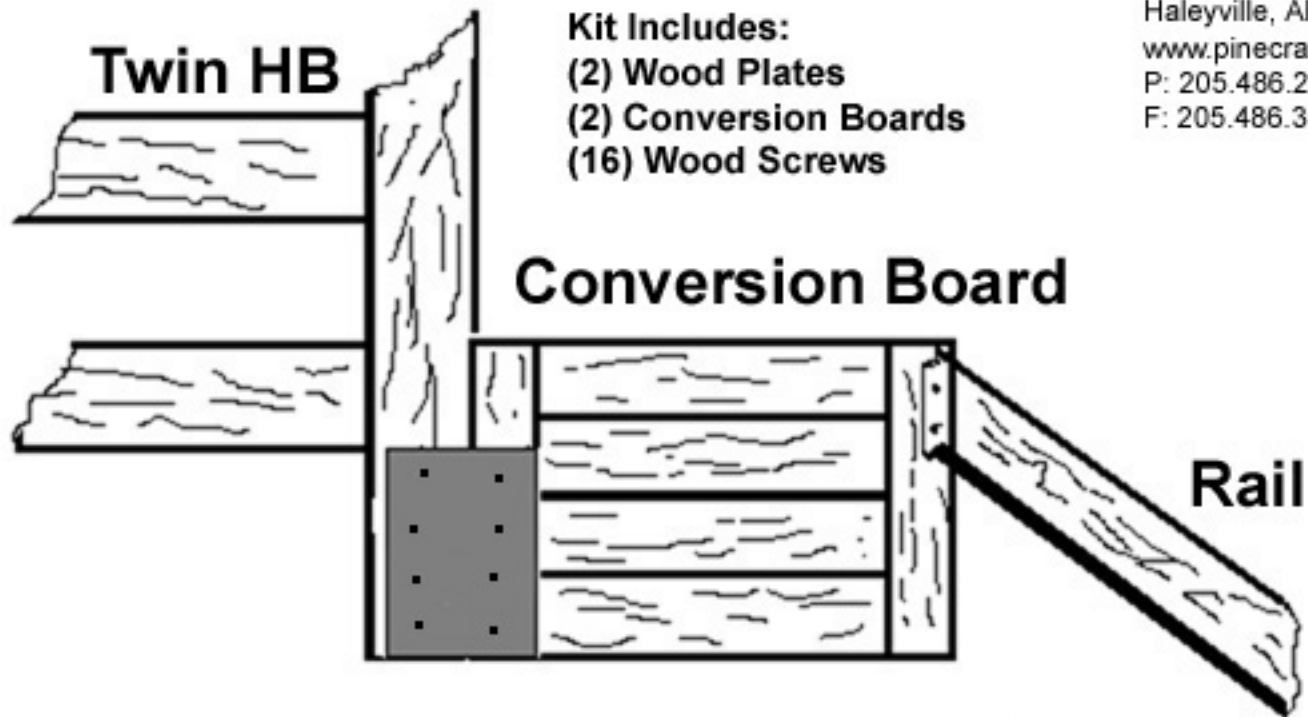

## #CK12 & CK13 INSTRUCTIONS

Pine Crafter Furniture  
PO Box 1100  
Haleyville, Alabama 35565  
[www.pinecrafter.com](http://www.pinecrafter.com)  
P: 205.486.2153  
F: 205.486.3504

**Kit Includes:**  
(2) Wood Plates  
(2) Conversion Boards  
(16) Wood Screws

### Conversion Board

Rail

1. Flush wood plate to inside or twin headboard as shown
2. Use 1-1/2" wood screws to secure wood plate to headboard.
3. Connect rail.

**NOTE: #CK13 shown. #CK12 assembled in same manner.**