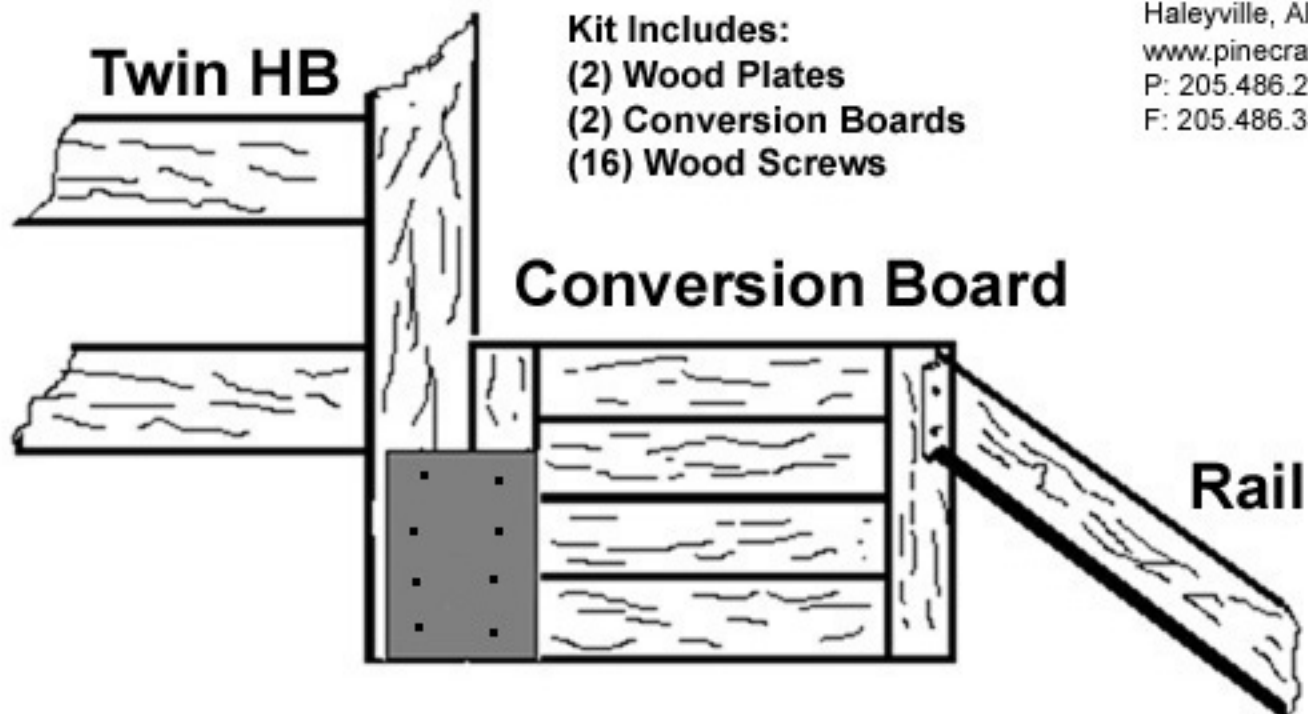

### Conversion Board

Rail

1. Flush wood plate to inside or twin headboard as shown
2. Use 1-1/2" wood screws to secure wood plate to headboard.
3. Connect rail.

**NOTE: #CK13 shown. #CK12 assembled in same manner.**

## #CK12 & CK13 INSTRUCTIONS

Pine Crafter Furniture  
PO Box 1100  
Haleyville, Alabama 35565  
[www.pinecrafter.com](http://www.pinecrafter.com)  
P: 205.486.2153  
F: 205.486.3504

**Kit Includes:**  
(2) Wood Plates  
(2) Conversion Boards  
(16) Wood Screws