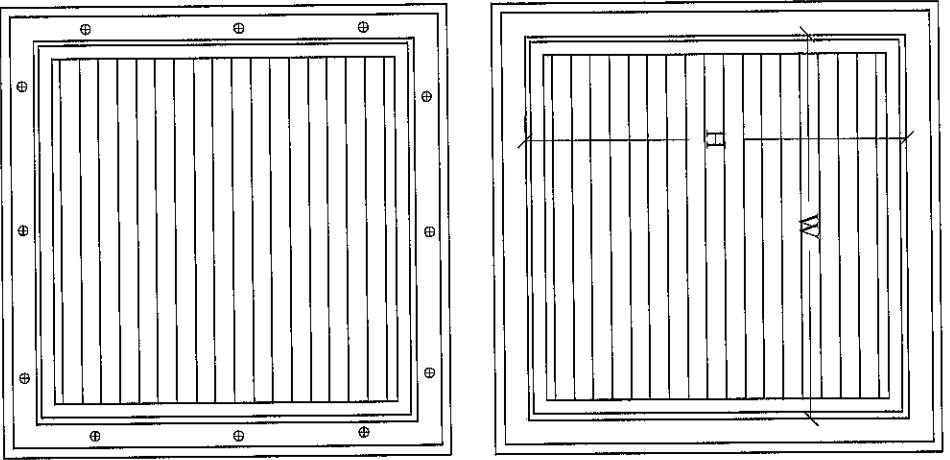

Door Louver

2-piece kit
Screws on one
side of door only

Please note: Fiberglass bug-screen optional

Order Information:

- ORDER SIZE = Inside dimension of frame
- CUTOUT SIZE = Order size + 1"
- LOUVER SIZE = Order size - 1/4"
- VISIBLE LOUVER = Order size - 1"