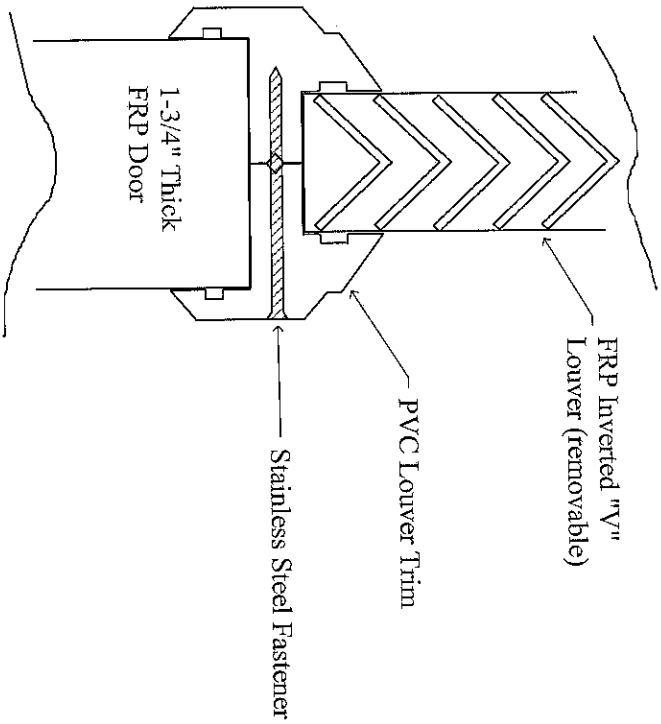

Door Louver

2-piece kit
Screws on one
side of door only

Please note: Fiberglass bug-screen optional

Order Information:

- ORDER SIZE = Inside dimension of frame
- CUTOUT SIZE = Order size + 1"
- LOUVER SIZE = Order size - 1/4"
- VISIBLE LOUVER = Order size - 1"