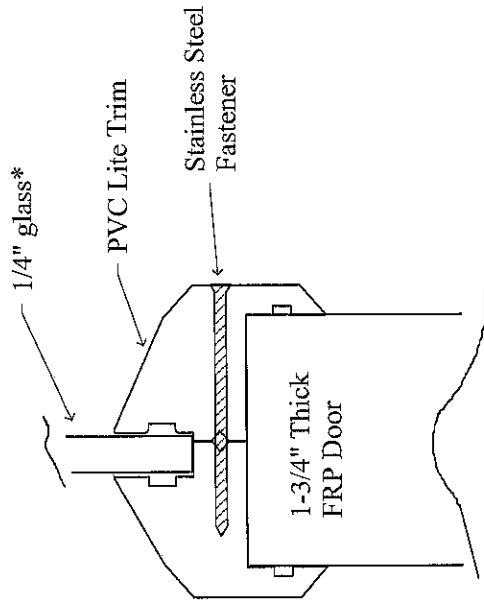

Vision Kit

2-piece kit
Screws on one
side of door only

*Contact factory for other glass thicknesses

Order Information:

ORDER SIZE = Inside dimension of frame

CUTOUT SIZE = Order size + 1"

GLASS SIZE = Order size - 1/4"

VISIBLE GLASS = Order size - 1"