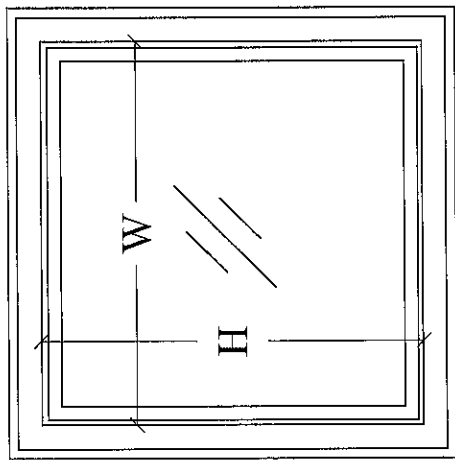

Vision Kit

2-piece kit
Screws on one
side of door only

*Contact factory for other glass thicknesses

Order Information:

ORDER SIZE = Inside dimension of frame

CUTOUT SIZE = Order size + 1"

GLASS SIZE = Order size - 1/4"

VISIBLE GLASS = Order size - 1"