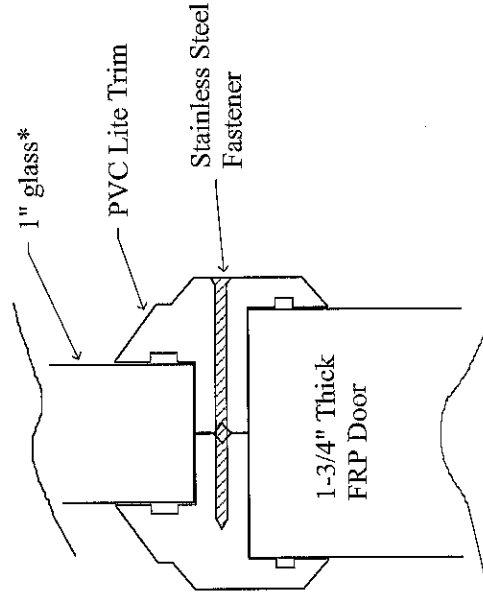

Vision Kit

2-piece kit
Screws on one
side of door only

*Contact factory for other glass thicknesses

Order Information:

ORDER SIZE = Inside dimension of frame

CUTOUT SIZE = Order size + 1"

GLASS SIZE = Order size - 1/4"

VISIBLE GLASS = Order size - 1"