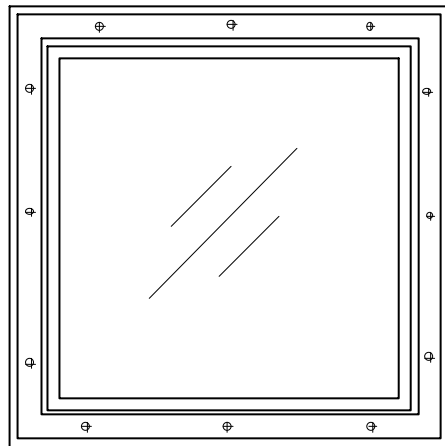

Vision Kit

2-piece kit  
Screws on one  
side of door only

Order Information:

ORDER SIZE = Glass size

CUTOUT SIZE = Order size + 1"

VISIBLE GLASS = Order size - 1"