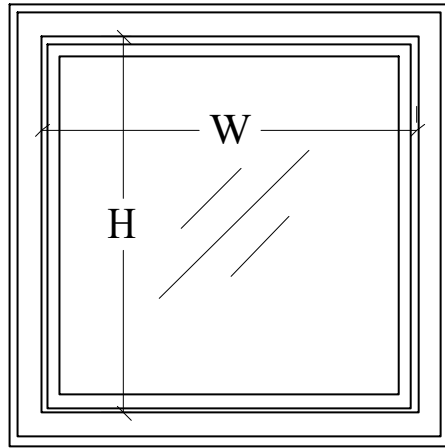

Vision Kit

2-piece kit  
Screws on one  
side of door only

Order Information:

ORDER SIZE = Glass size

CUTOUT SIZE = Order size + 1"

VISIBLE GLASS = Order size - 1"