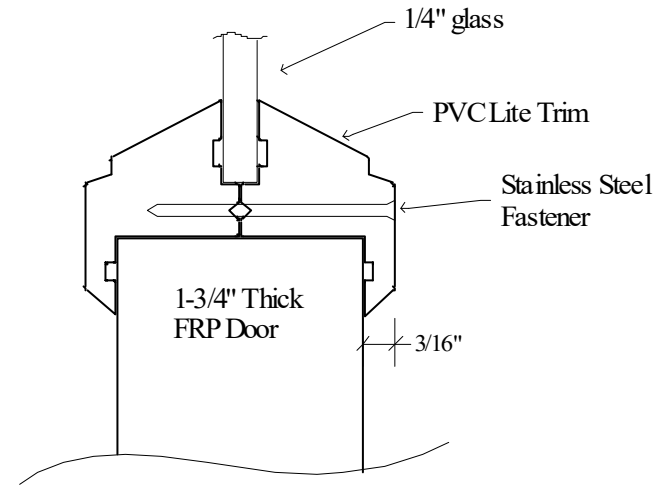

Vision Kit

2-piece kit  
Screws on one  
side of door only

Order Information:

ORDER SIZE = Glass size

CUTOUT SIZE = Order size + 1"

VISIBLE GLASS = Order size - 1"