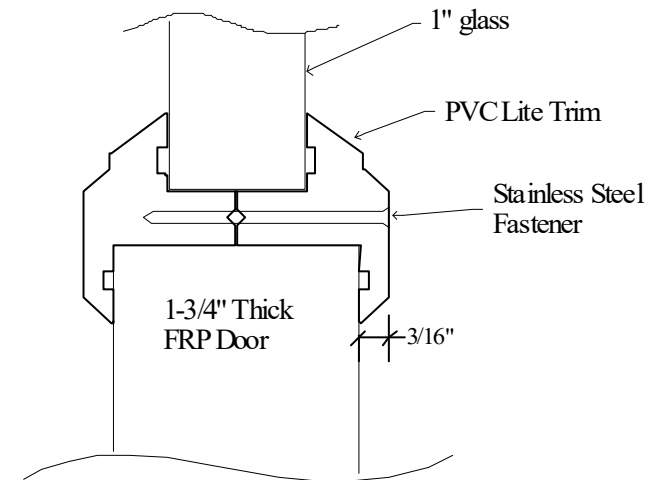

Vision Kit

2-piece kit  
Screws on one  
side of door only

Order Information:

ORDER SIZE = Glass size

CUTOUT SIZE = Order size + 1"

VISIBLE GLASS = Order size - 1"