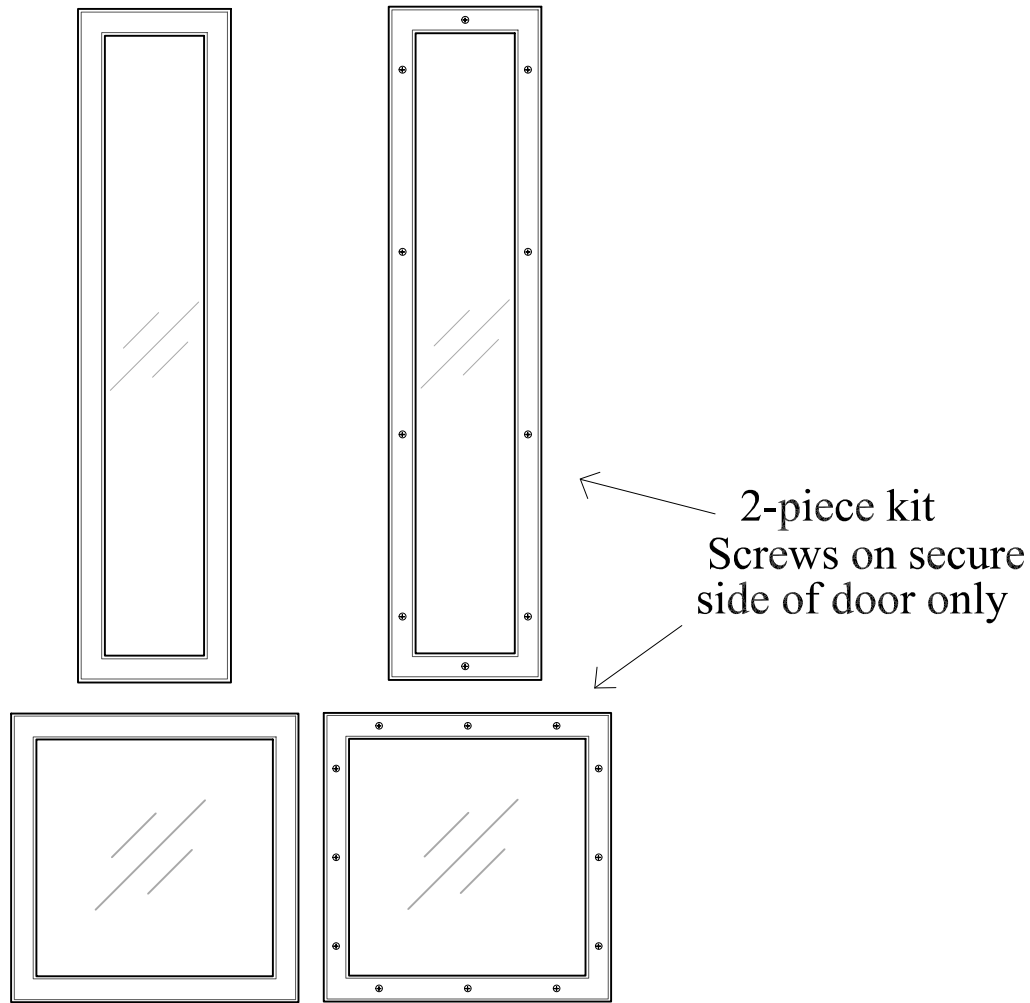

Metal Vision Kit (for fire-rated doors)

*Fire-rated, low profile.
Finished to match door.

Order Information:

ORDER SIZE = Visible light

CUTOUT SIZE = Order size + 1-1/2"

GLASS SIZE = Order size + 3/4"

OVERALL SIZE = Order size + 2-1/2"

720 sq inches maximum
for rated doors