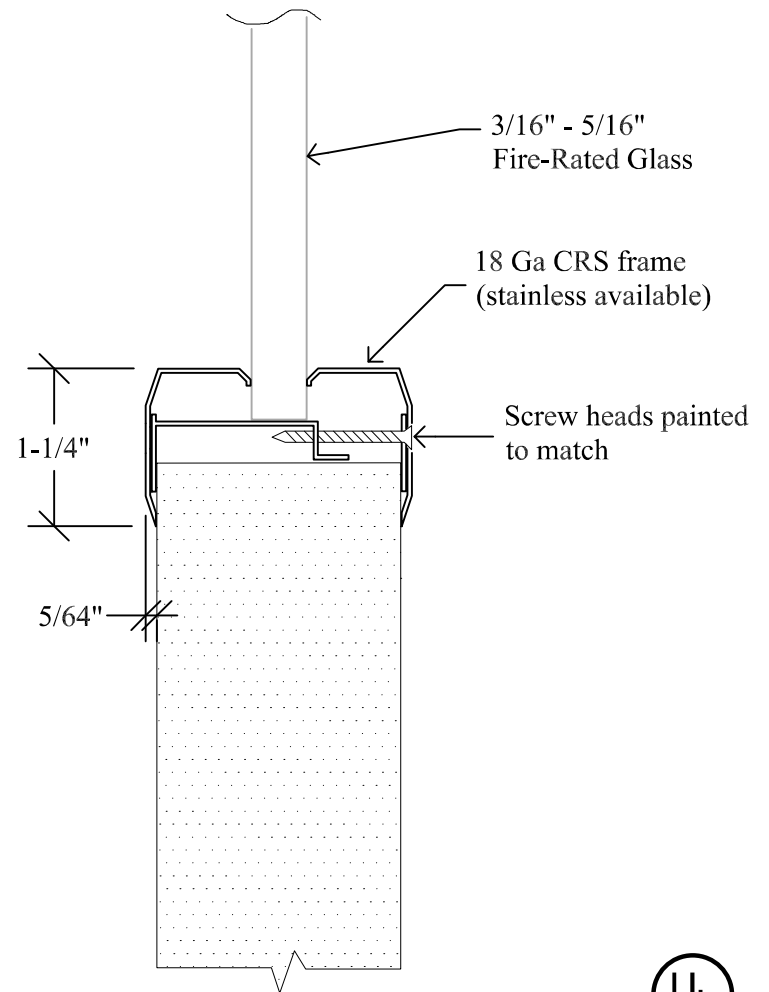

Metal Vision Kit (for fire-rated doors)

*Fire-rated, low profile.
Finished to match door.

Order Information:

ORDER SIZE = Visible light

CUTOUT SIZE = Order size + 1-1/2"

GLASS SIZE = Order size + 3/4"

OVERALL SIZE = Order size + 2-1/2"

720 sq inches maximum
for rated doors