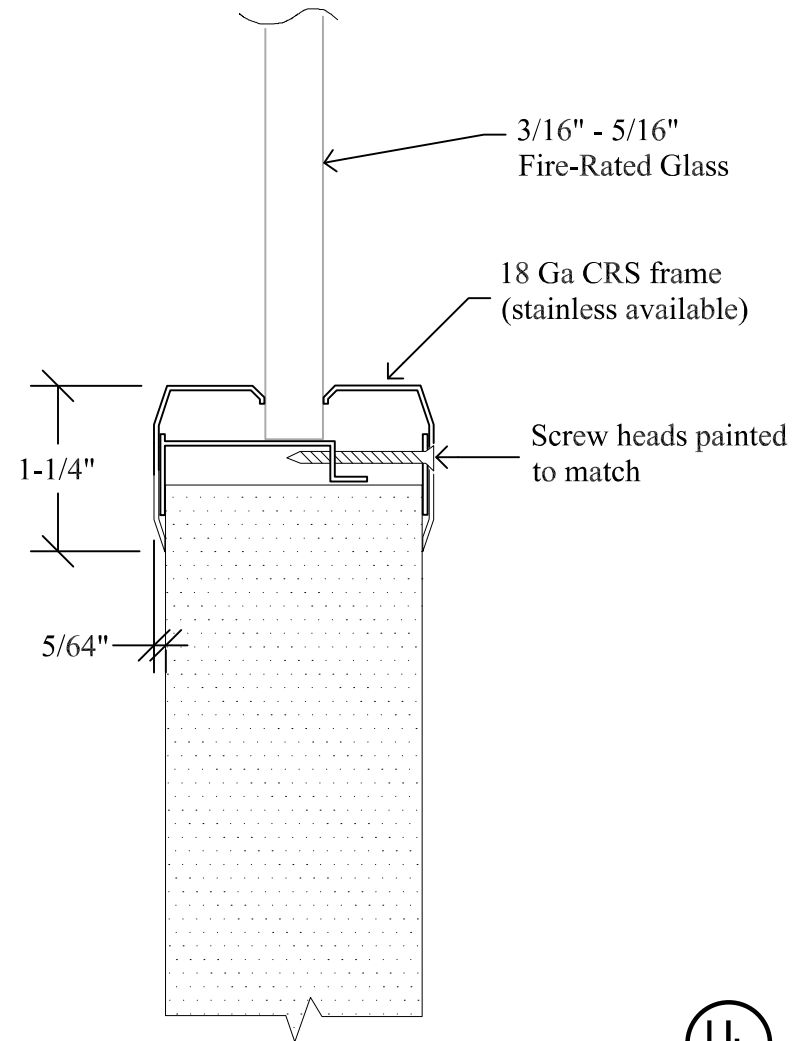

Metal Vision Kit (for fire-rated doors)

*Fire-rated, low profile.
Finished to match door.

Order Information:

- ORDER SIZE = Visible light
- CUTOUT SIZE = Order size + 1-1/2"
- GLASS SIZE = Order size + 3/4"
- OVERALL SIZE = Order size + 2-1/2"

100 sq inches maximum
for rated doors