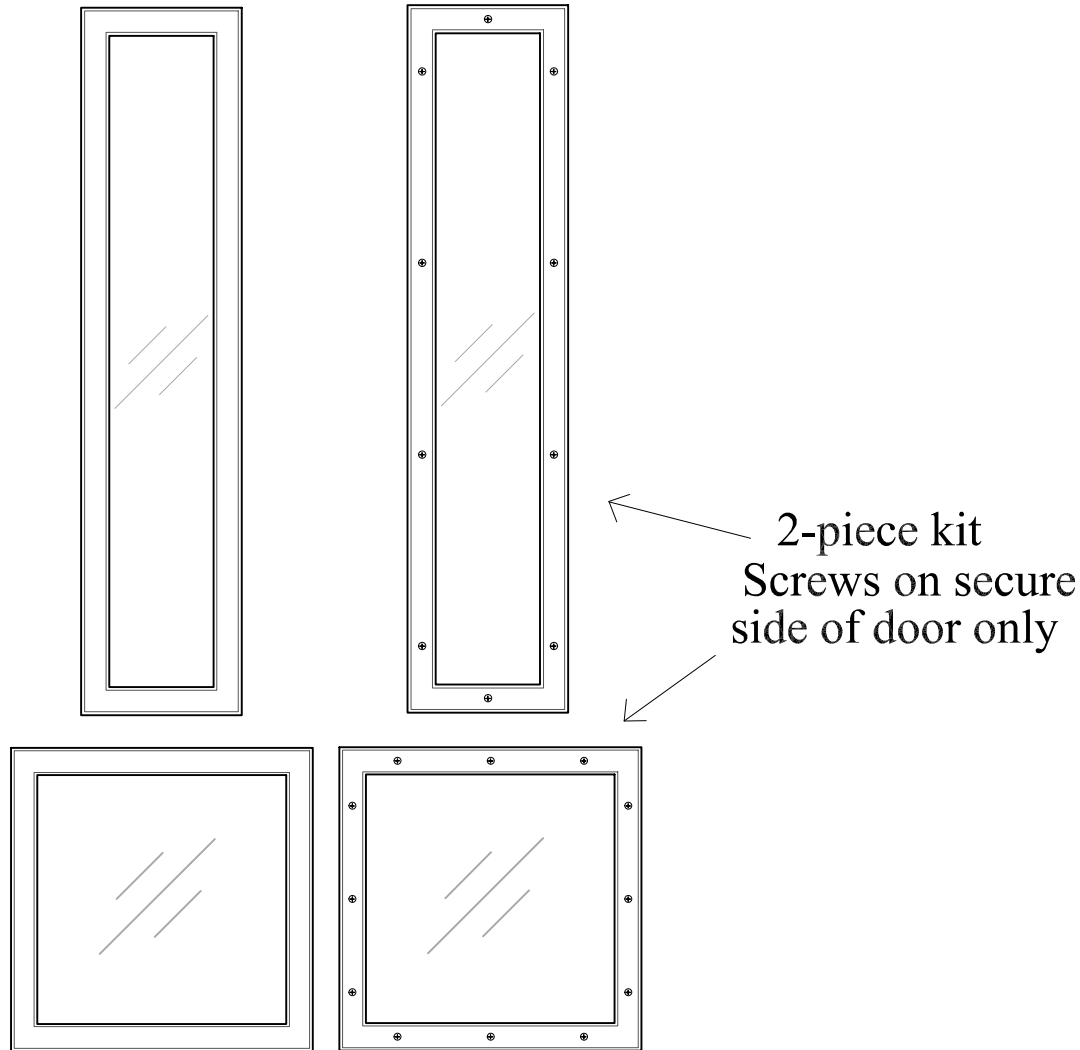

Metal Vision Kit (for fire-rated doors)

*Fire-rated, low profile.
Finished to match door.

Order Information:

- ORDER SIZE = Visible light
- CUTOUT SIZE = Order size + 1-1/2"
- GLASS SIZE = Order size + 3/4"
- OVERALL SIZE = Order size + 2-1/2"

100 sq inches maximum
for rated doors