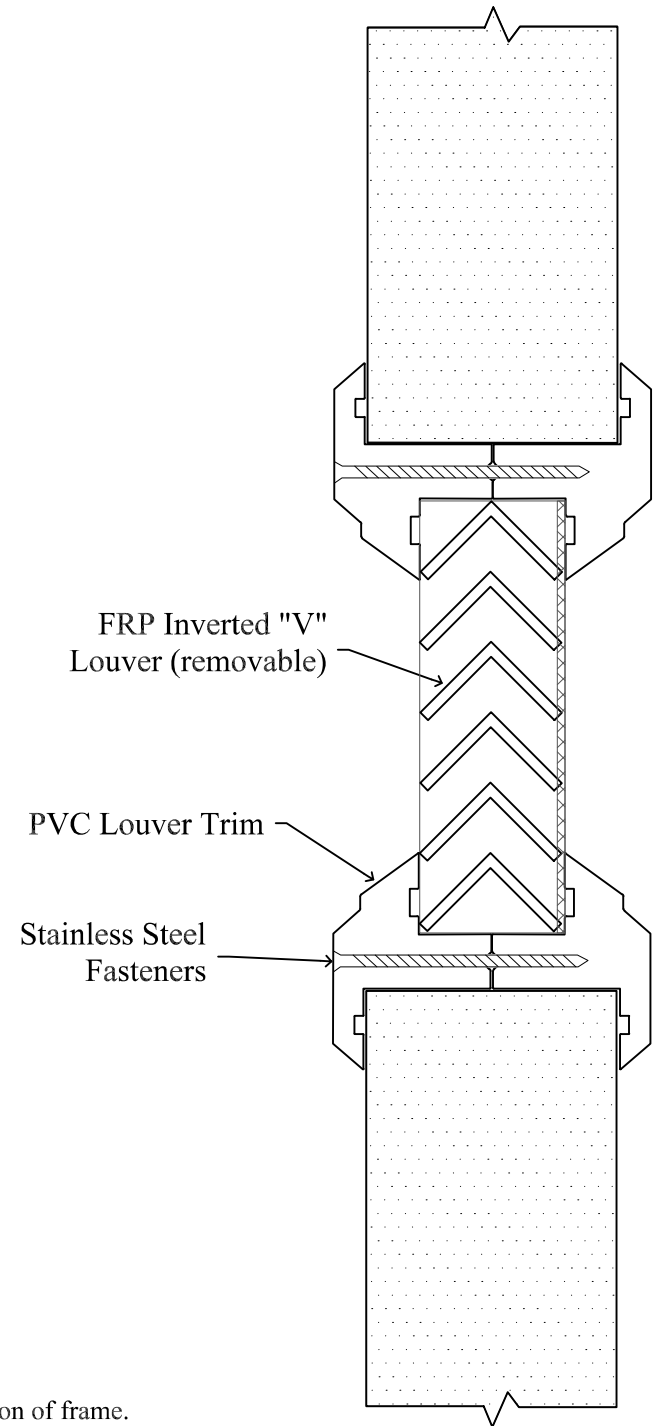

Door Louver

2-piece kit
Screws on secure
side of door only

Order Information:

ORDER SIZE = Louver size
 VISIBLE SIZE = Order size - 1"
 CUTOUT SIZE = Order size + 1"
 OVERALL KIT = Order size + 2"

Light colors recommended for PVC kits.
 Dark paint may cause heat absorption causing distortion of frame.
 PVC frames not recommended in direct sunlight or where heat build up may occur.