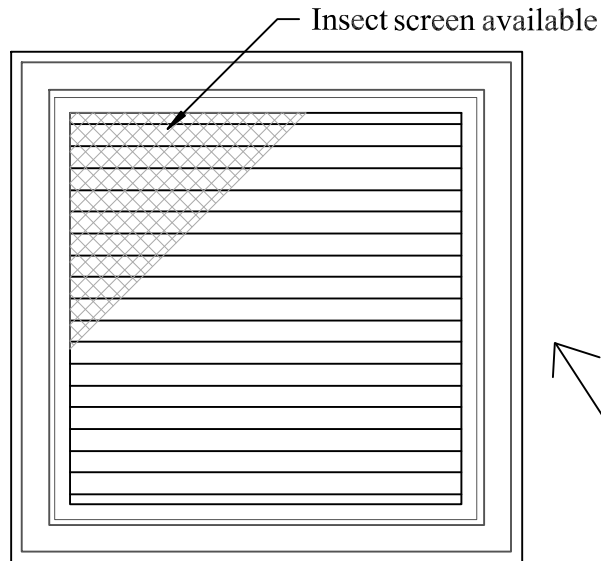

Door Louver

2-piece kit
Screws on secure
side of door only

Order Information:

ORDER SIZE = Louver size
 VISIBLE SIZE = Order size - 1"
 CUTOUT SIZE = Order size + 1"
 OVERALL KIT = Order size + 2"

Light colors recommended for PVC kits.
 Dark paint may cause heat absorption causing distortion of frame.
 PVC frames not recommended in direct sunlight or where heat build up may occur.