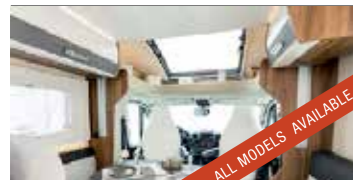

ALL MODELS AVAILABLE

MAGIS 63P UNDER 7 METRES (6990MM)

- Fixed Central Rear Bed • 4 Berth • Fiat Ducato • 2.3 • Comformatic